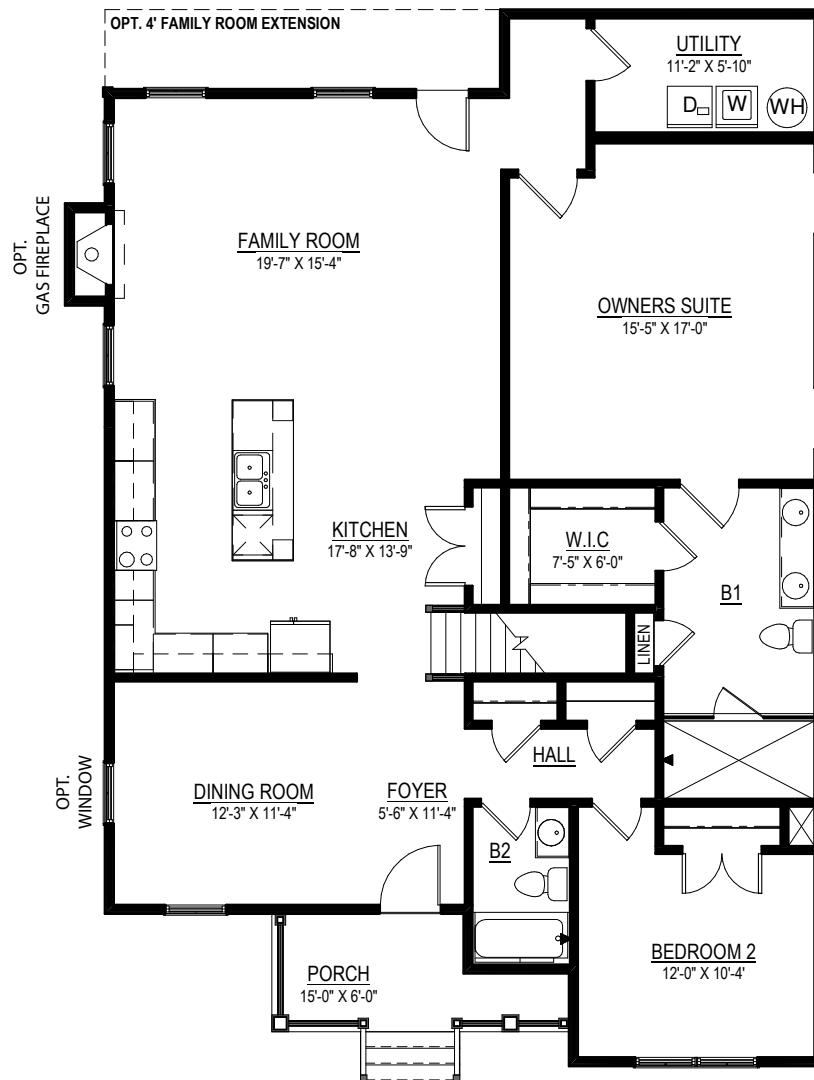

THE COLT

Elevation C

Elevation A

Elevation B

9245 Shady Grove Rd., Suite 200
Mechanicsville, VA 23116
www.rcibuildersnewhomes.com

Elevations shown are artist's rendering. All plans, details, and square footages are approximate and subject to change. Illustrations may not represent finished construction details. All optional items indicated are available at additional cost. Not all features available are shown. Please ask our Sales Representative for complete information.

Updated 5.4.22

THE COLT

3 BEDROOMS, 3 FULL BATHS,
FAMILY ROOM & LOFT

FIRST FLOOR

Elevations shown are artist's rendering. All plans, details, and square footages are approximate and subject to change. Illustrations may not represent finished construction details. All optional items indicated are available at additional cost. Not all features available are shown. Please ask our Sales Representative for complete information.

SECOND FLOOR

Options

OPT. REAR SCREENED PORCH

Opt. Owner's Suite