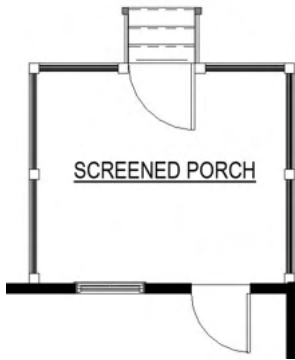

Options

OPT. REAR SCREENED PORCH