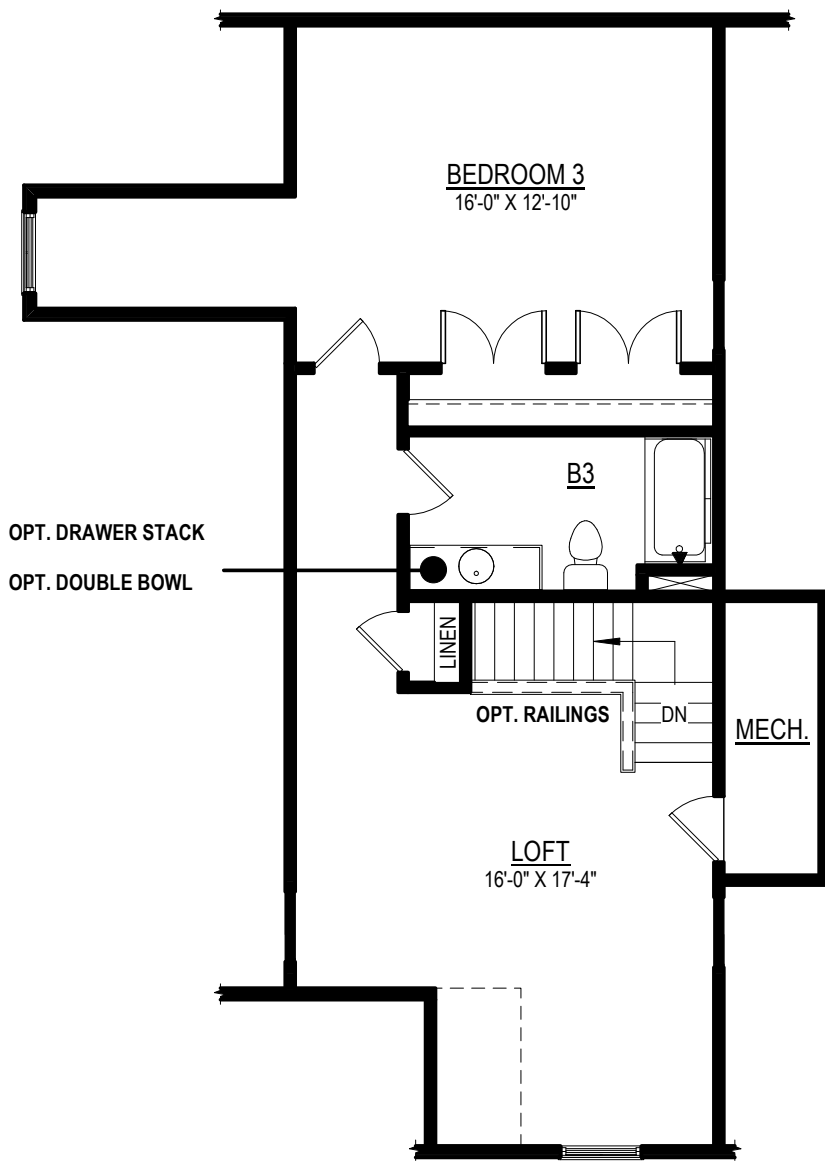

THE COLT

Elevation C

Elevation A

Elevation B

9245 Shady Grove Rd., Suite 200
Mechanicsville, VA 23116
www.rcibuildersnewhomes.com

Elevations shown are artist's rendering. All plans, details, and square footages are approximate and subject to change. Illustrations may not represent finished construction details. All optional items indicated are available at additional cost. Not all features available are shown. Please ask our Sales Representative for complete information.

Updated 5.4.22

THE COLT

3 BEDROOMS, 3 FULL BATHS,
FAMILY ROOM & LOFT

FIRST FLOOR

Elevations shown are artist's rendering. All plans, details, and square footages are approximate and subject to change. Illustrations may not represent finished construction details. All optional items indicated are available at additional cost. Not all features available are shown. Please ask our Sales Representative for complete information.

SECOND FLOOR

Options

OPT. REAR SCREENED PORCH

Opt. Owner's Suite