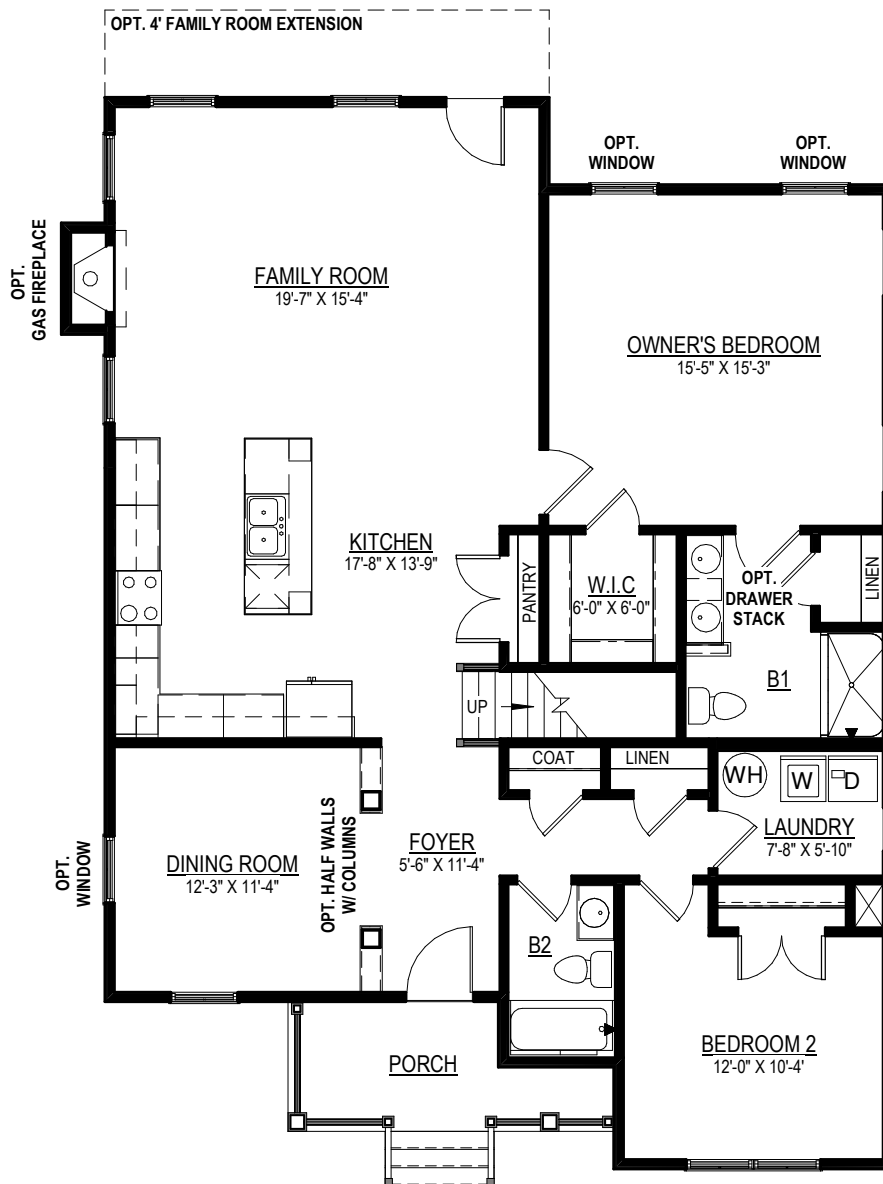

THE COLT

Elevation C

Elevation A

Elevation B

9245 Shady Grove Rd., Suite 200
Mechanicsville, VA 23116
www.rcibuildersnewhomes.com

Elevations shown are artist's rendering. All plans, details, and square footages are approximate and subject to change. Illustrations may not represent finished construction details. All optional items indicated are available at additional cost. Not all features available are shown. Please ask our Sales Representative for complete information.

Updated 5.4.22

THE COLT

3 BEDROOMS, 3 FULL BATHS,
FAMILY ROOM & LOFT

FIRST FLOOR

Elevations shown are artist's rendering. All plans, details, and square footages are approximate and subject to change. Illustrations may not represent finished construction details. All optional items indicated are available at additional cost. Not all features available are shown. Please ask our Sales Representative for complete information.

SECOND FLOOR

Options

OPT. REAR SCREENED PORCH

Opt. Owner's Suite