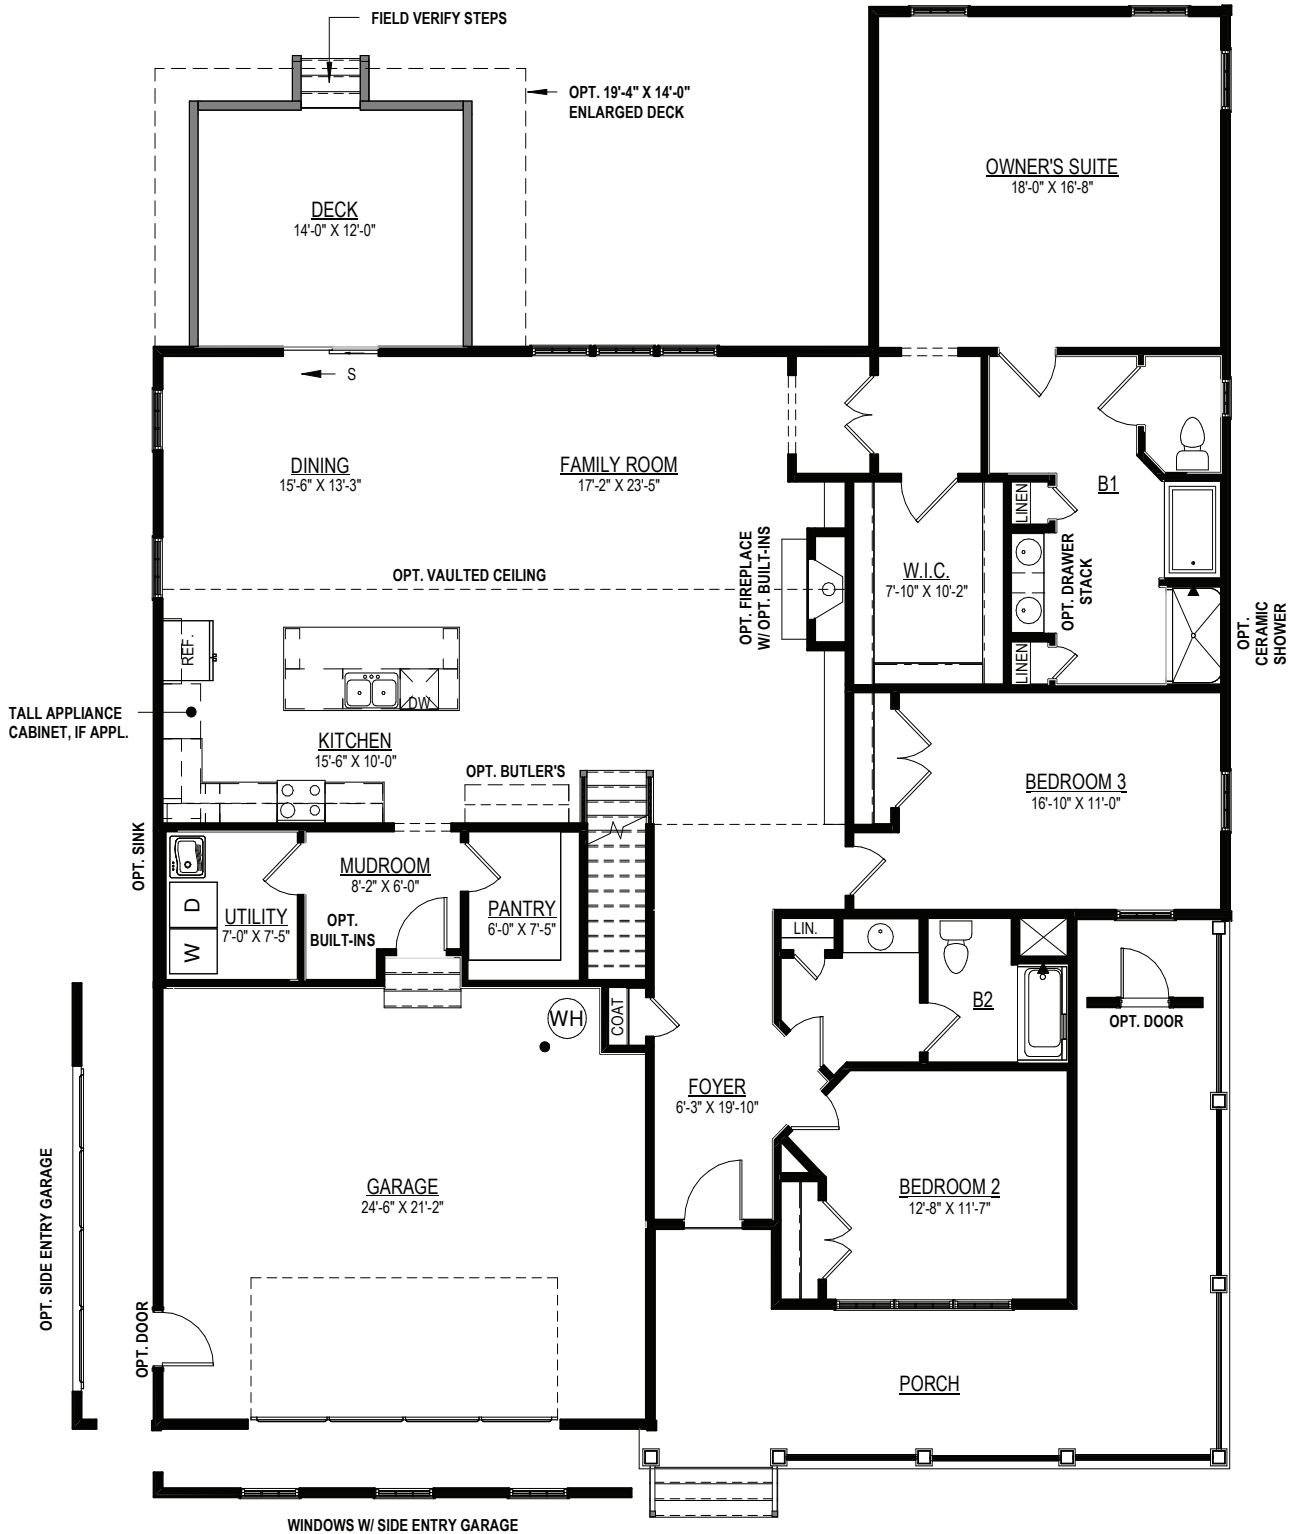

THE BECKY

Elevation C

Shown with optional: Side-entry garage, raised stone veneer and full glass exterior door at bedroom 3

Elevation A

Elevation B

Shown with optional:
two bay garage doors w/ glass

9245 Shady Grove Rd., Suite 200
Mechanicsville, VA 23116
www.rcibuildersnewhomes.com

THE BECKY

3 BEDROOMS, 2 FULL BATHS, 2-CAR GARAGE,
& UNFINISHED SECOND FLOOR

FIRST FLOOR PLAN

Elevations shown are artist's rendering. All plans, details, and square footages are approximate and subject to change. Illustrations may not represent finished construction details. All optional items indicated are available at additional cost. Not all features available are shown. Please ask our Sales Representative for complete information.

OPT. SECOND FLOOR
W/ OPT. ROOM ABOVE GARAGE

SECOND FLOOR PLAN
W/ OPT. BATH ROUGH-IN

Options

OPT. REAR COVERED PORCH

4'-0" X 9'-0" OVERSIZED ZERO-ENTRY CERAMIC TILE SHOWER W/ GLASS DOOR & OPT. BENCH SEAT

OPT. LUXURY BATH
(NOT AVAILABLE IN RUBY SERIES)

OPT. FLORIDA ROOM

OPT. BUTLER'S W/ OPT. HOSTESS PACKAGE: SINK AND BEVERAGE CENTER, OPT. ICE MAKER