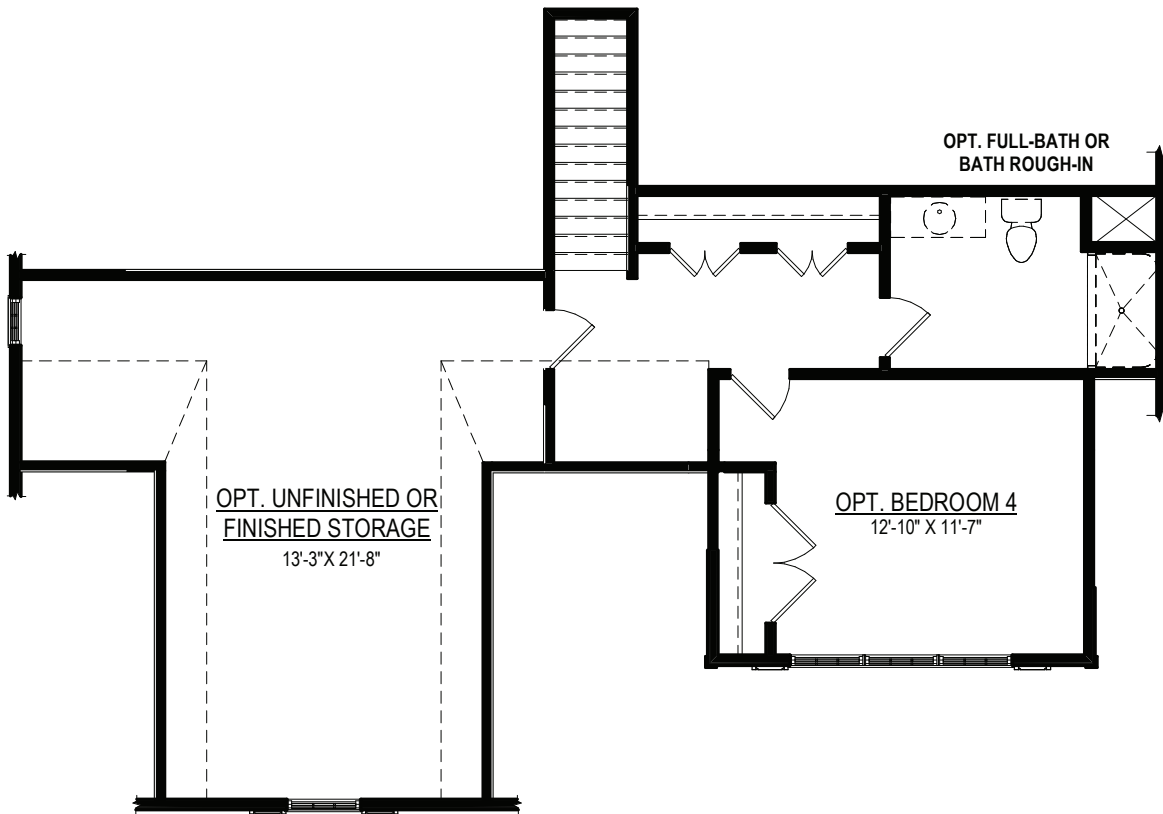

THE BECKY

Elevation C

Shown with optional: Side-entry garage, raised stone veneer and full glass exterior door at bedroom 3

Elevation A

Elevation B

Shown with optional:
two bay garage doors w/ glass

9245 Shady Grove Rd., Suite 200
Mechanicsville, VA 23116
www.rcibuildersnewhomes.com

THE BECKY

3 BEDROOMS, 2 FULL BATHS, 2-CAR GARAGE,
& UNFINISHED SECOND FLOOR

FIRST FLOOR PLAN

Elevations shown are artist's rendering. All plans, details, and square footages are approximate and subject to change. Illustrations may not represent finished construction details. All optional items indicated are available at additional cost. Not all features available are shown. Please ask our Sales Representative for complete information.

OPT. SECOND FLOOR
W/ OPT. ROOM ABOVE GARAGE

SECOND FLOOR PLAN
W/ OPT. BATH ROUGH-IN

Options

OPT. REAR COVERED PORCH

4'-0" X 9'-0" OVERSIZED ZERO-ENTRY CERAMIC TILE SHOWER W/ GLASS DOOR & OPT. BENCH SEAT

OPT. LUXURY BATH
(NOT AVAILABLE IN RUBY SERIES)