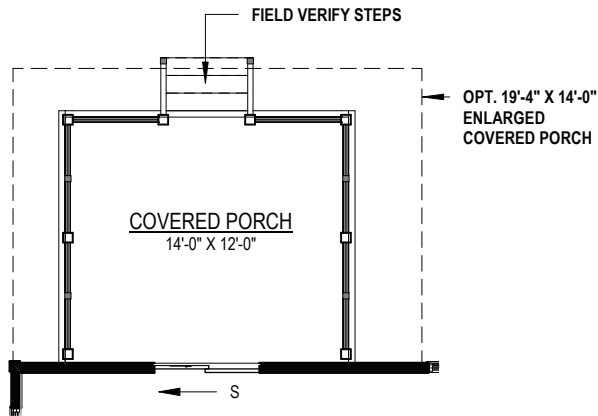

THE BECKY

3 BEDROOMS, 2 FULL BATHS, 2-CAR GARAGE,
& UNFINISHED SECOND FLOOR

FIRST FLOOR PLAN

Elevations shown are artist's rendering. All plans, details, and square footages are approximate and subject to change. Illustrations may not represent finished construction details. All optional items indicated are available at additional cost. Not all features available are shown. Please ask our Sales Representative for complete information.

OPT. SECOND FLOOR
W/ OPT. ROOM ABOVE GARAGE

SECOND FLOOR PLAN
W/ OPT. BATH ROUGH-IN

Options

OPT. REAR COVERED PORCH

4'-0" X 9'-0" OVERSIZED ZERO-ENTRY CERAMIC TILE SHOWER W/ GLASS DOOR & OPT. BENCH SEAT

OPT. LUXURY BATH
(NOT AVAILABLE IN RUBY SERIES)