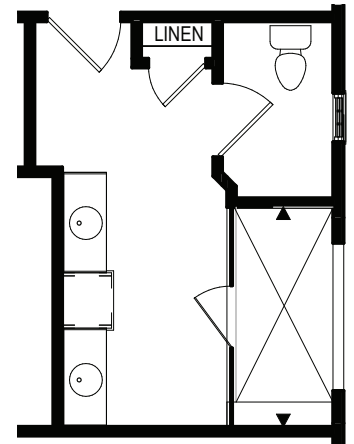

THE BECKY

Elevation C

Shown with optional: Side-entry garage, raised stone veneer and full glass exterior door at bedroom 3

Elevation A

Elevation B

Shown with optional:
two bay garage doors w/ glass

9245 Shady Grove Rd., Suite 200
Mechanicsville, VA 23116
www.rcibuildersnewhomes.com

THE BECKY

3 BEDROOMS, 2 FULL BATHS, 2-CAR GARAGE,
& UNFINISHED SECOND FLOOR

FIRST FLOOR PLAN

Elevations shown are artist's rendering. All plans, details, and square footages are approximate and subject to change. Illustrations may not represent finished construction details. All optional items indicated are available at additional cost. Not all features available are shown. Please ask our Sales Representative for complete information.

OPT. SECOND FLOOR
W/ OPT. ROOM ABOVE GARAGE

SECOND FLOOR PLAN
W/ OPT. BATH ROUGH-IN

Options

OPT. REAR COVERED PORCH

4'-0" X 9'-0" OVERSIZED ZERO-ENTRY CERAMIC TILE SHOWER W/ GLASS DOOR & OPT. BENCH SEAT

OPT. LUXURY BATH
(NOT AVAILABLE IN RUBY SERIES)