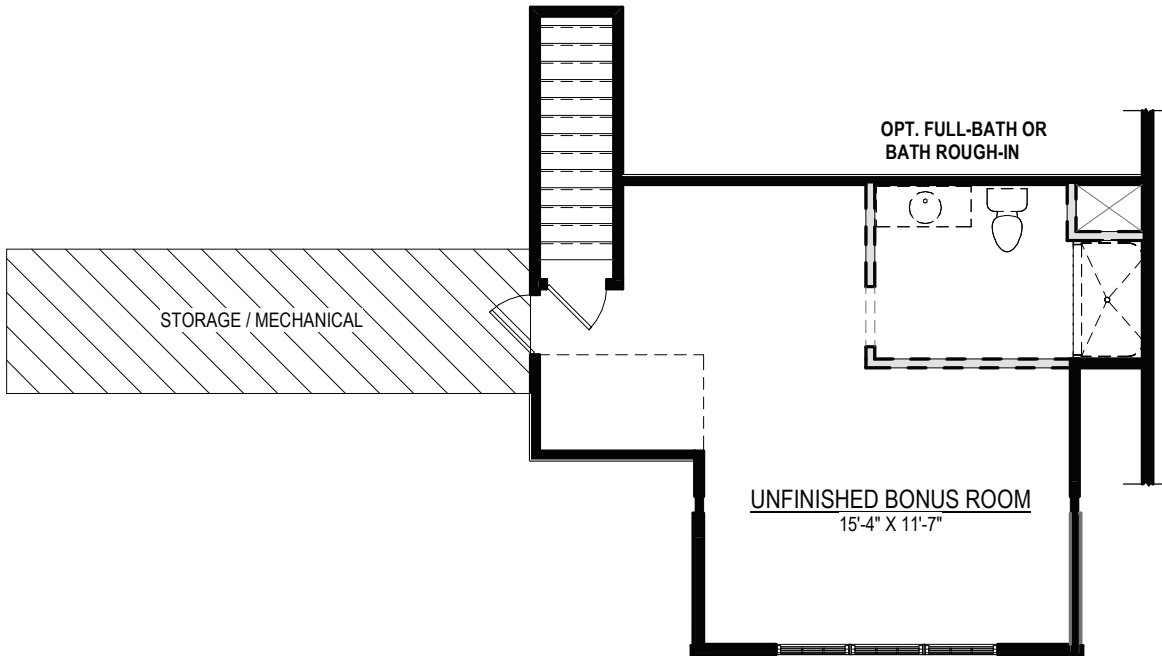

THE BECKY

Elevation C

Shown with optional: Side-entry garage, raised stone veneer and full glass exterior door at bedroom 3

Elevation A

Elevation B

Shown with optional:
two bay garage doors w/ glass

9245 Shady Grove Rd., Suite 200
Mechanicsville, VA 23116
www.rcibuildersnewhomes.com

THE BECKY

3 BEDROOMS, 2 FULL BATHS, 2-CAR GARAGE,
& UNFINISHED SECOND FLOOR

FIRST FLOOR PLAN

Elevations shown are artist's rendering. All plans, details, and square footages are approximate and subject to change. Illustrations may not represent finished construction details. All optional items indicated are available at additional cost. Not all features available are shown. Please ask our Sales Representative for complete information.

OPT. SECOND FLOOR
W/ OPT. ROOM ABOVE GARAGE

SECOND FLOOR PLAN
W/ OPT. BATH ROUGH-IN

Options

OPT. REAR COVERED PORCH

4'-0" X 9'-0" OVERSIZED ZERO-ENTRY CERAMIC TILE SHOWER W/ GLASS DOOR & OPT. BENCH SEAT

OPT. LUXURY BATH
(NOT AVAILABLE IN RUBY SERIES)