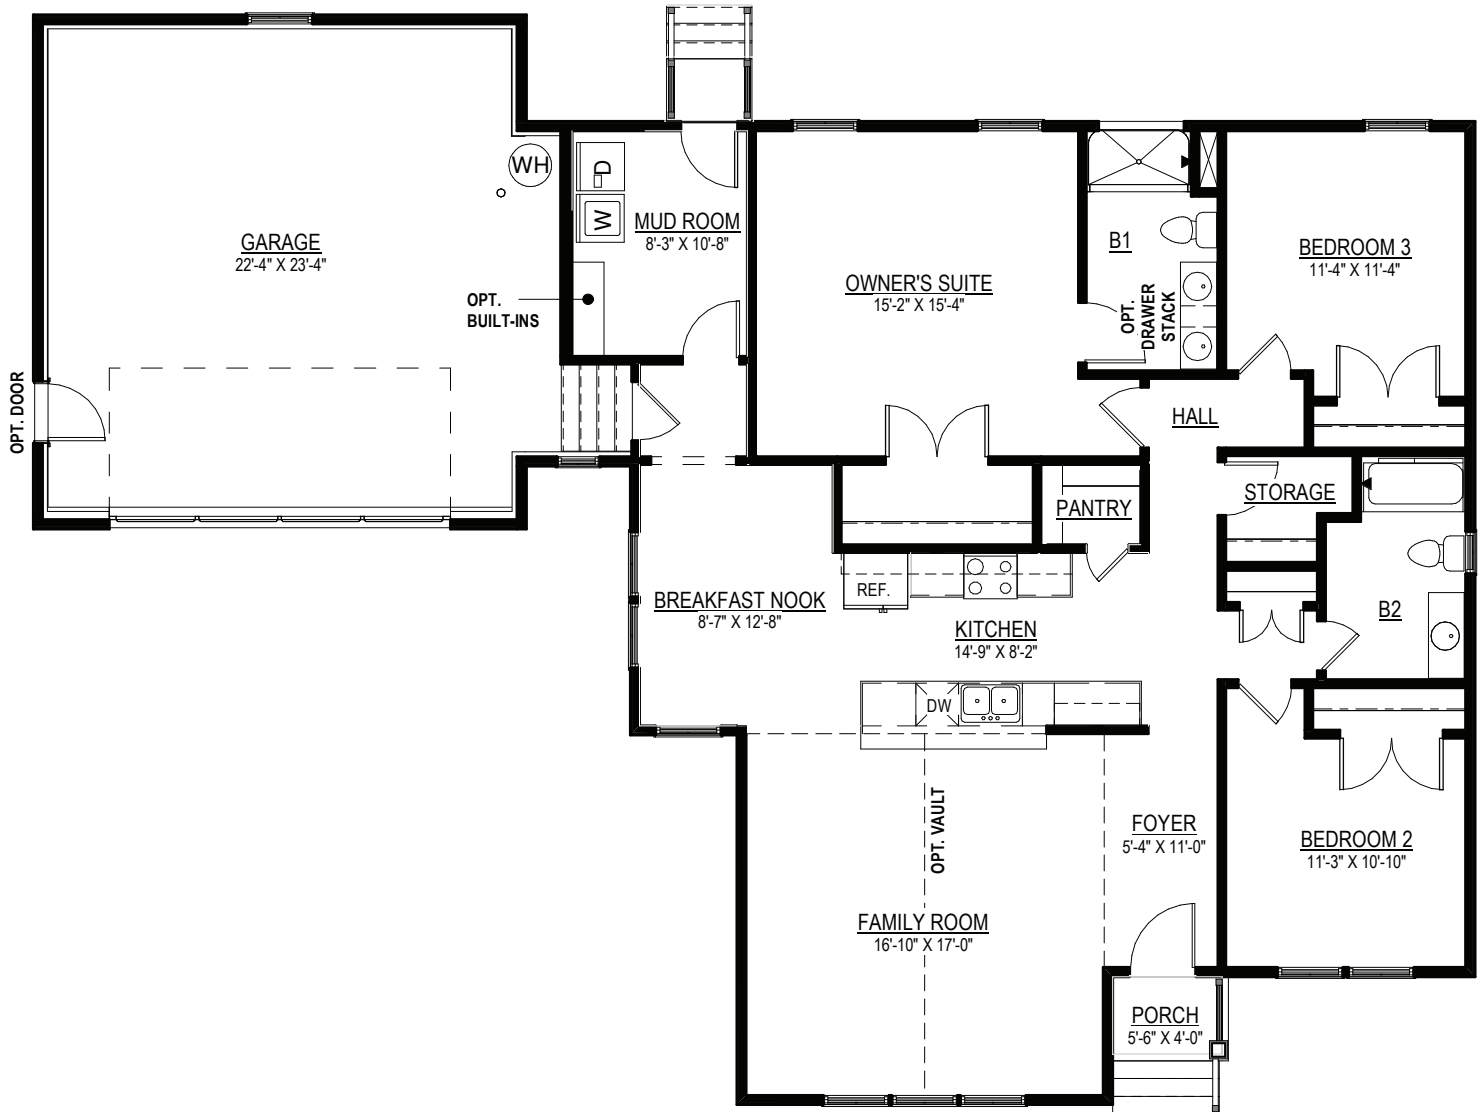

THE MANASSAS

Elevation B

SHOWN WITH OPTIONAL: GARAGE & MUD ROOM

Elevation A

9245 Shady Grove Rd., Suite 200
Mechanicsville, VA 23116
www.rcibuildersnewhomes.com

Elevations shown are artist's rendering. All plans, details, and square footages are approximate and subject to change. Illustrations may not represent finished construction details. All optional items indicated are available at additional cost. Not all features available are shown. Please ask our Sales Representative for complete information.

Updated 05.18.23

THE MANASSAS

3 BEDROOMS, 2 BATHS,
FAMILY ROOM, OPTIONAL
GARAGE & MUD ROOM

FIRST FLOOR PLAN

OPT. FULL FRONT PORCH

Elevations shown are artist's rendering. All plans, details, and square footages are approximate and subject to change. Illustrations may not represent finished construction details. All optional items indicated are available at additional cost. Not all features available are shown. Please ask our Sales Representative for complete information.

OPT. GARAGE AND MUD ROOM