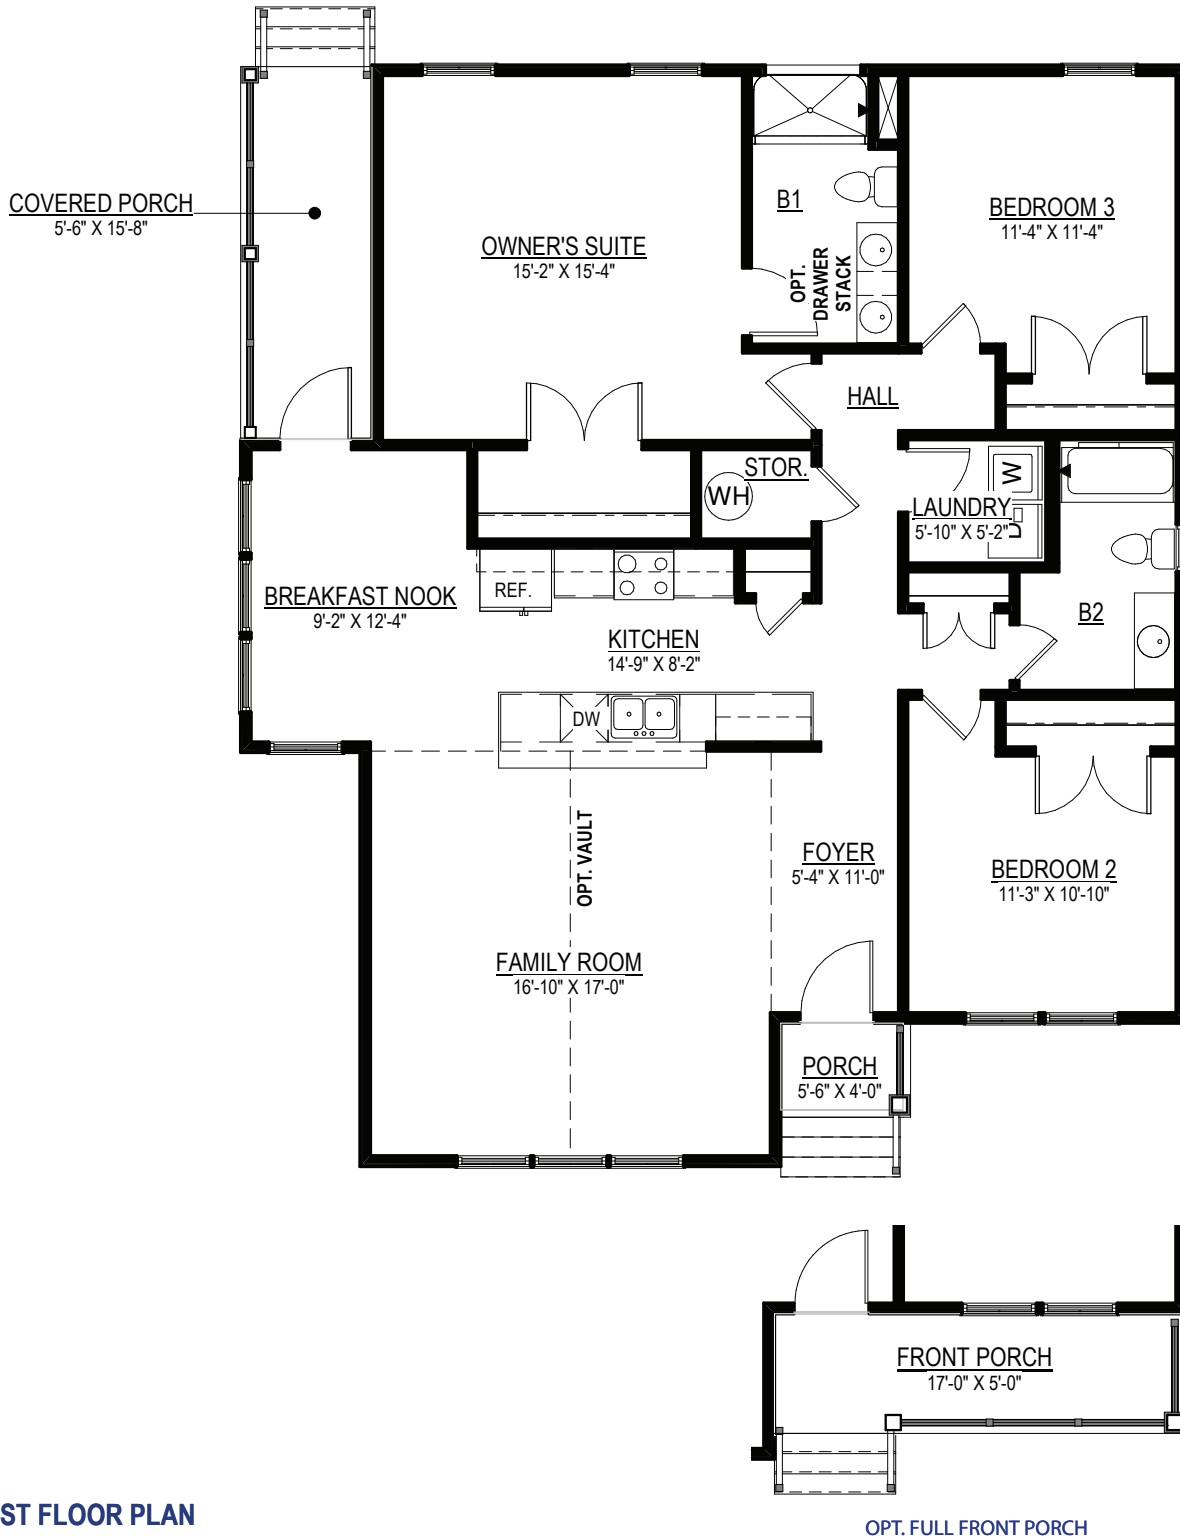

THE MANASSAS

Elevation B

SHOWN WITH OPTIONAL: GARAGE & MUD ROOM

Elevation A

9245 Shady Grove Rd., Suite 200
Mechanicsville, VA 23116
www.rcibuildersnewhomes.com

Elevations shown are artist's rendering. All plans, details, and square footages are approximate and subject to change. Illustrations may not represent finished construction details. All optional items indicated are available at additional cost. Not all features available are shown. Please ask our Sales Representative for complete information.

Updated 05.18.23

THE MANASSAS

3 BEDROOMS, 2 BATHS,
FAMILY ROOM, OPTIONAL
GARAGE & MUD ROOM

FIRST FLOOR PLAN

OPT. FULL FRONT PORCH

Elevations shown are artist's rendering. All plans, details, and square footages are approximate and subject to change. Illustrations may not represent finished construction details. All optional items indicated are available at additional cost. Not all features available are shown. Please ask our Sales Representative for complete information.

OPT. GARAGE AND MUD ROOM