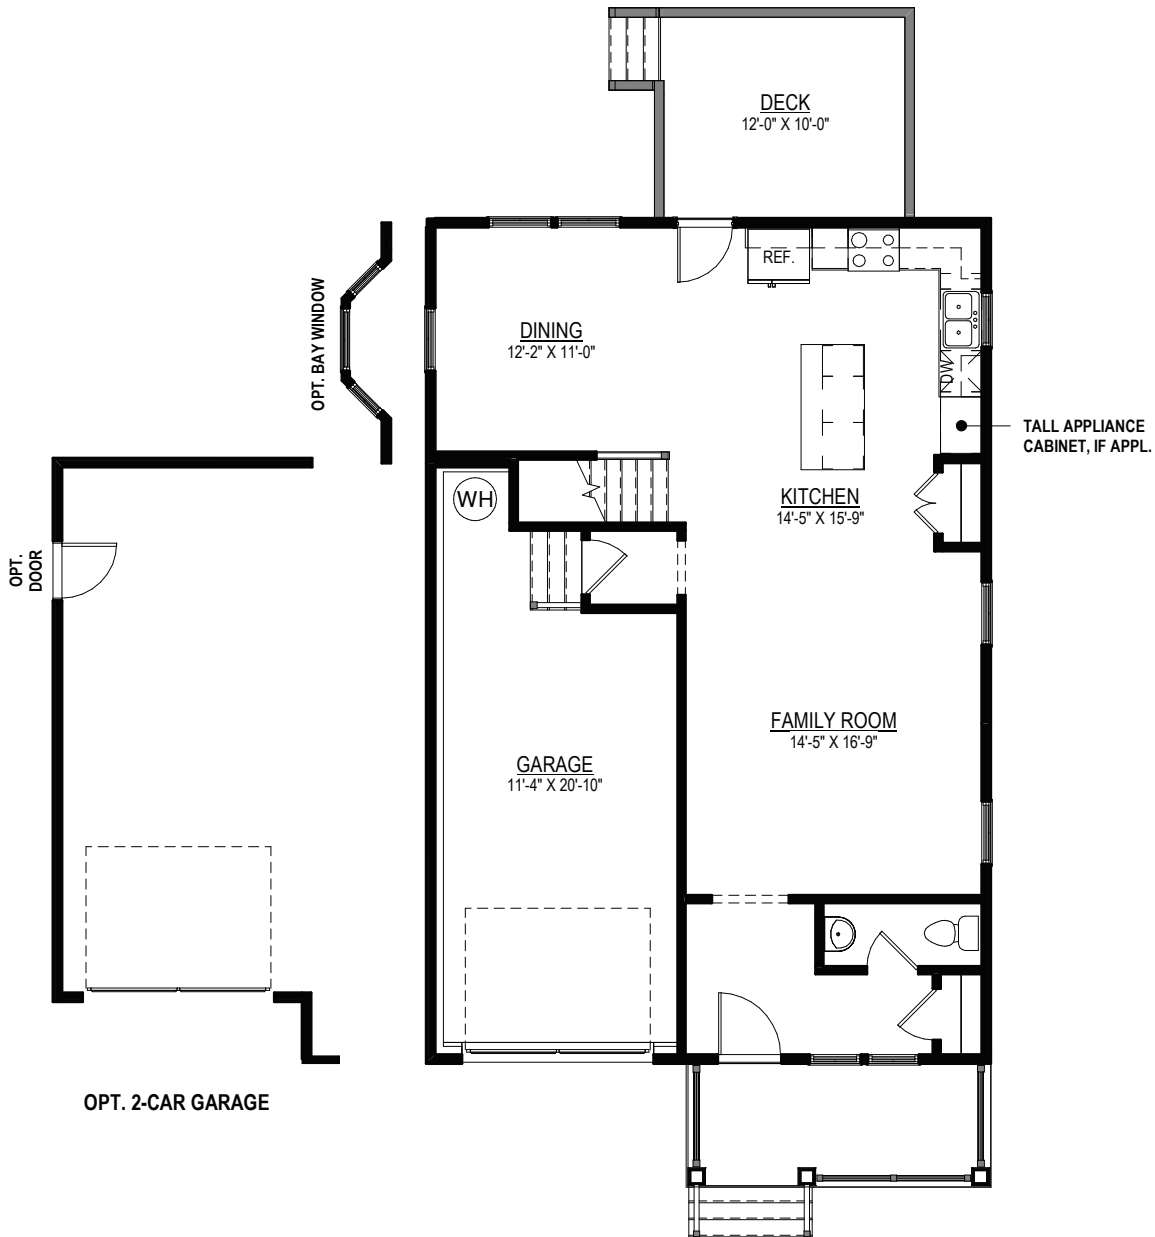

# THE NEWHAVEN

*Elevation C*

SHOWN WITH OPTIONAL: 2-CAR GARAGE, BEDROOM 4 (W/ DORMER) AND GARAGE DOOR WITH GLASS

*Elevation A*

*Elevation B*

SHOWN WITH OPTIONAL: GARAGE DOOR WITH GLASS

9245 Shady Grove Rd., Suite 200  
Mechanicsville, VA 23116  
[www.rcibuildersnewhomes.com](http://www.rcibuildersnewhomes.com)

# THE NEWHAVEN

3 BEDROOMS, 2 & 1/2 BATHS,  
FAMILY ROOM, LOFT

## FIRST FLOOR PLAN

*Elevations shown are artist's rendering. All plans, details, and square footages are approximate and subject to change. Illustrations may not represent finished construction details. All optional items indicated are available at additional cost. Not all features available are shown. Please ask our Sales Representative for complete information.*

## SECOND FLOOR PLAN