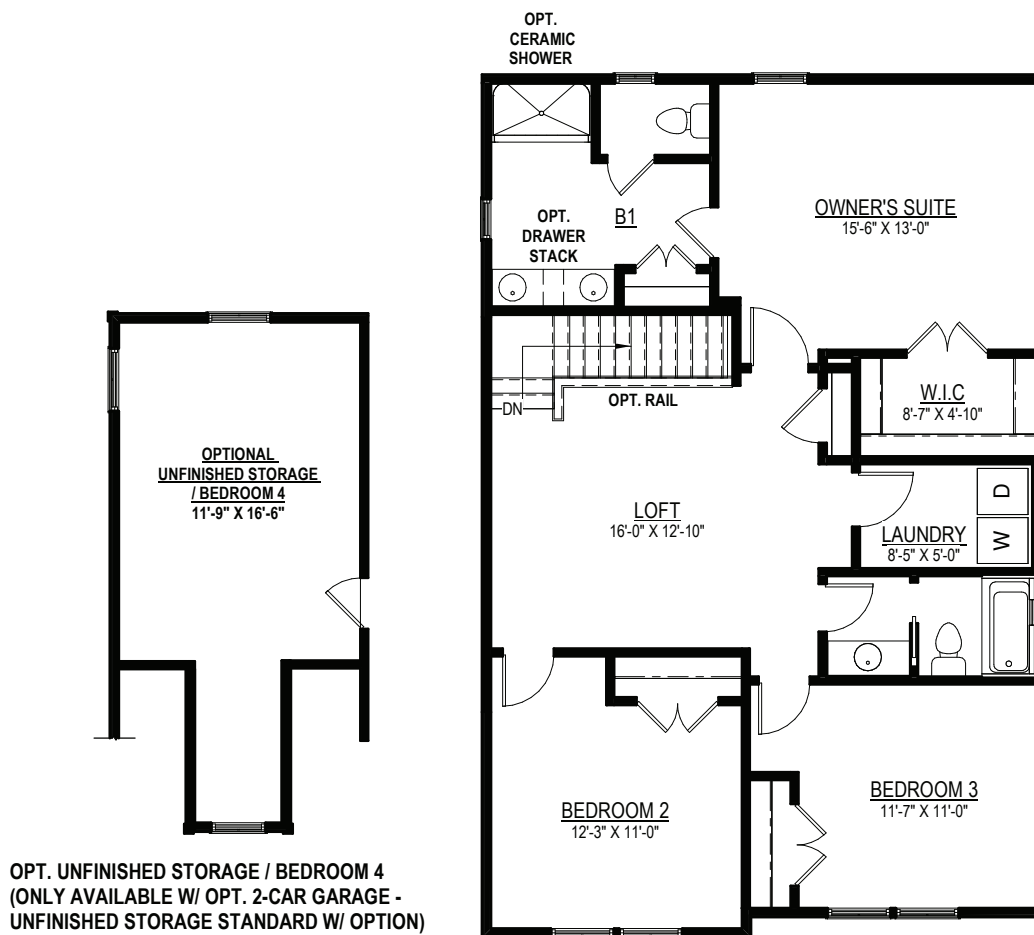

# THE NEWHAVEN

*Elevation C*

SHOWN WITH OPTIONAL: 2-CAR GARAGE, BEDROOM 4 (W/ DORMER) AND GARAGE DOOR WITH GLASS

*Elevation A*

*Elevation B*

SHOWN WITH OPTIONAL: GARAGE DOOR WITH GLASS

9245 Shady Grove Rd., Suite 200  
Mechanicsville, VA 23116  
[www.rcibuildersnewhomes.com](http://www.rcibuildersnewhomes.com)

# THE NEWHAVEN

3 BEDROOMS, 2 & 1/2 BATHS,  
FAMILY ROOM, LOFT

## FIRST FLOOR PLAN

*Elevations shown are artist's rendering. All plans, details, and square footages are approximate and subject to change. Illustrations may not represent finished construction details. All optional items indicated are available at additional cost. Not all features available are shown. Please ask our Sales Representative for complete information.*

## SECOND FLOOR PLAN