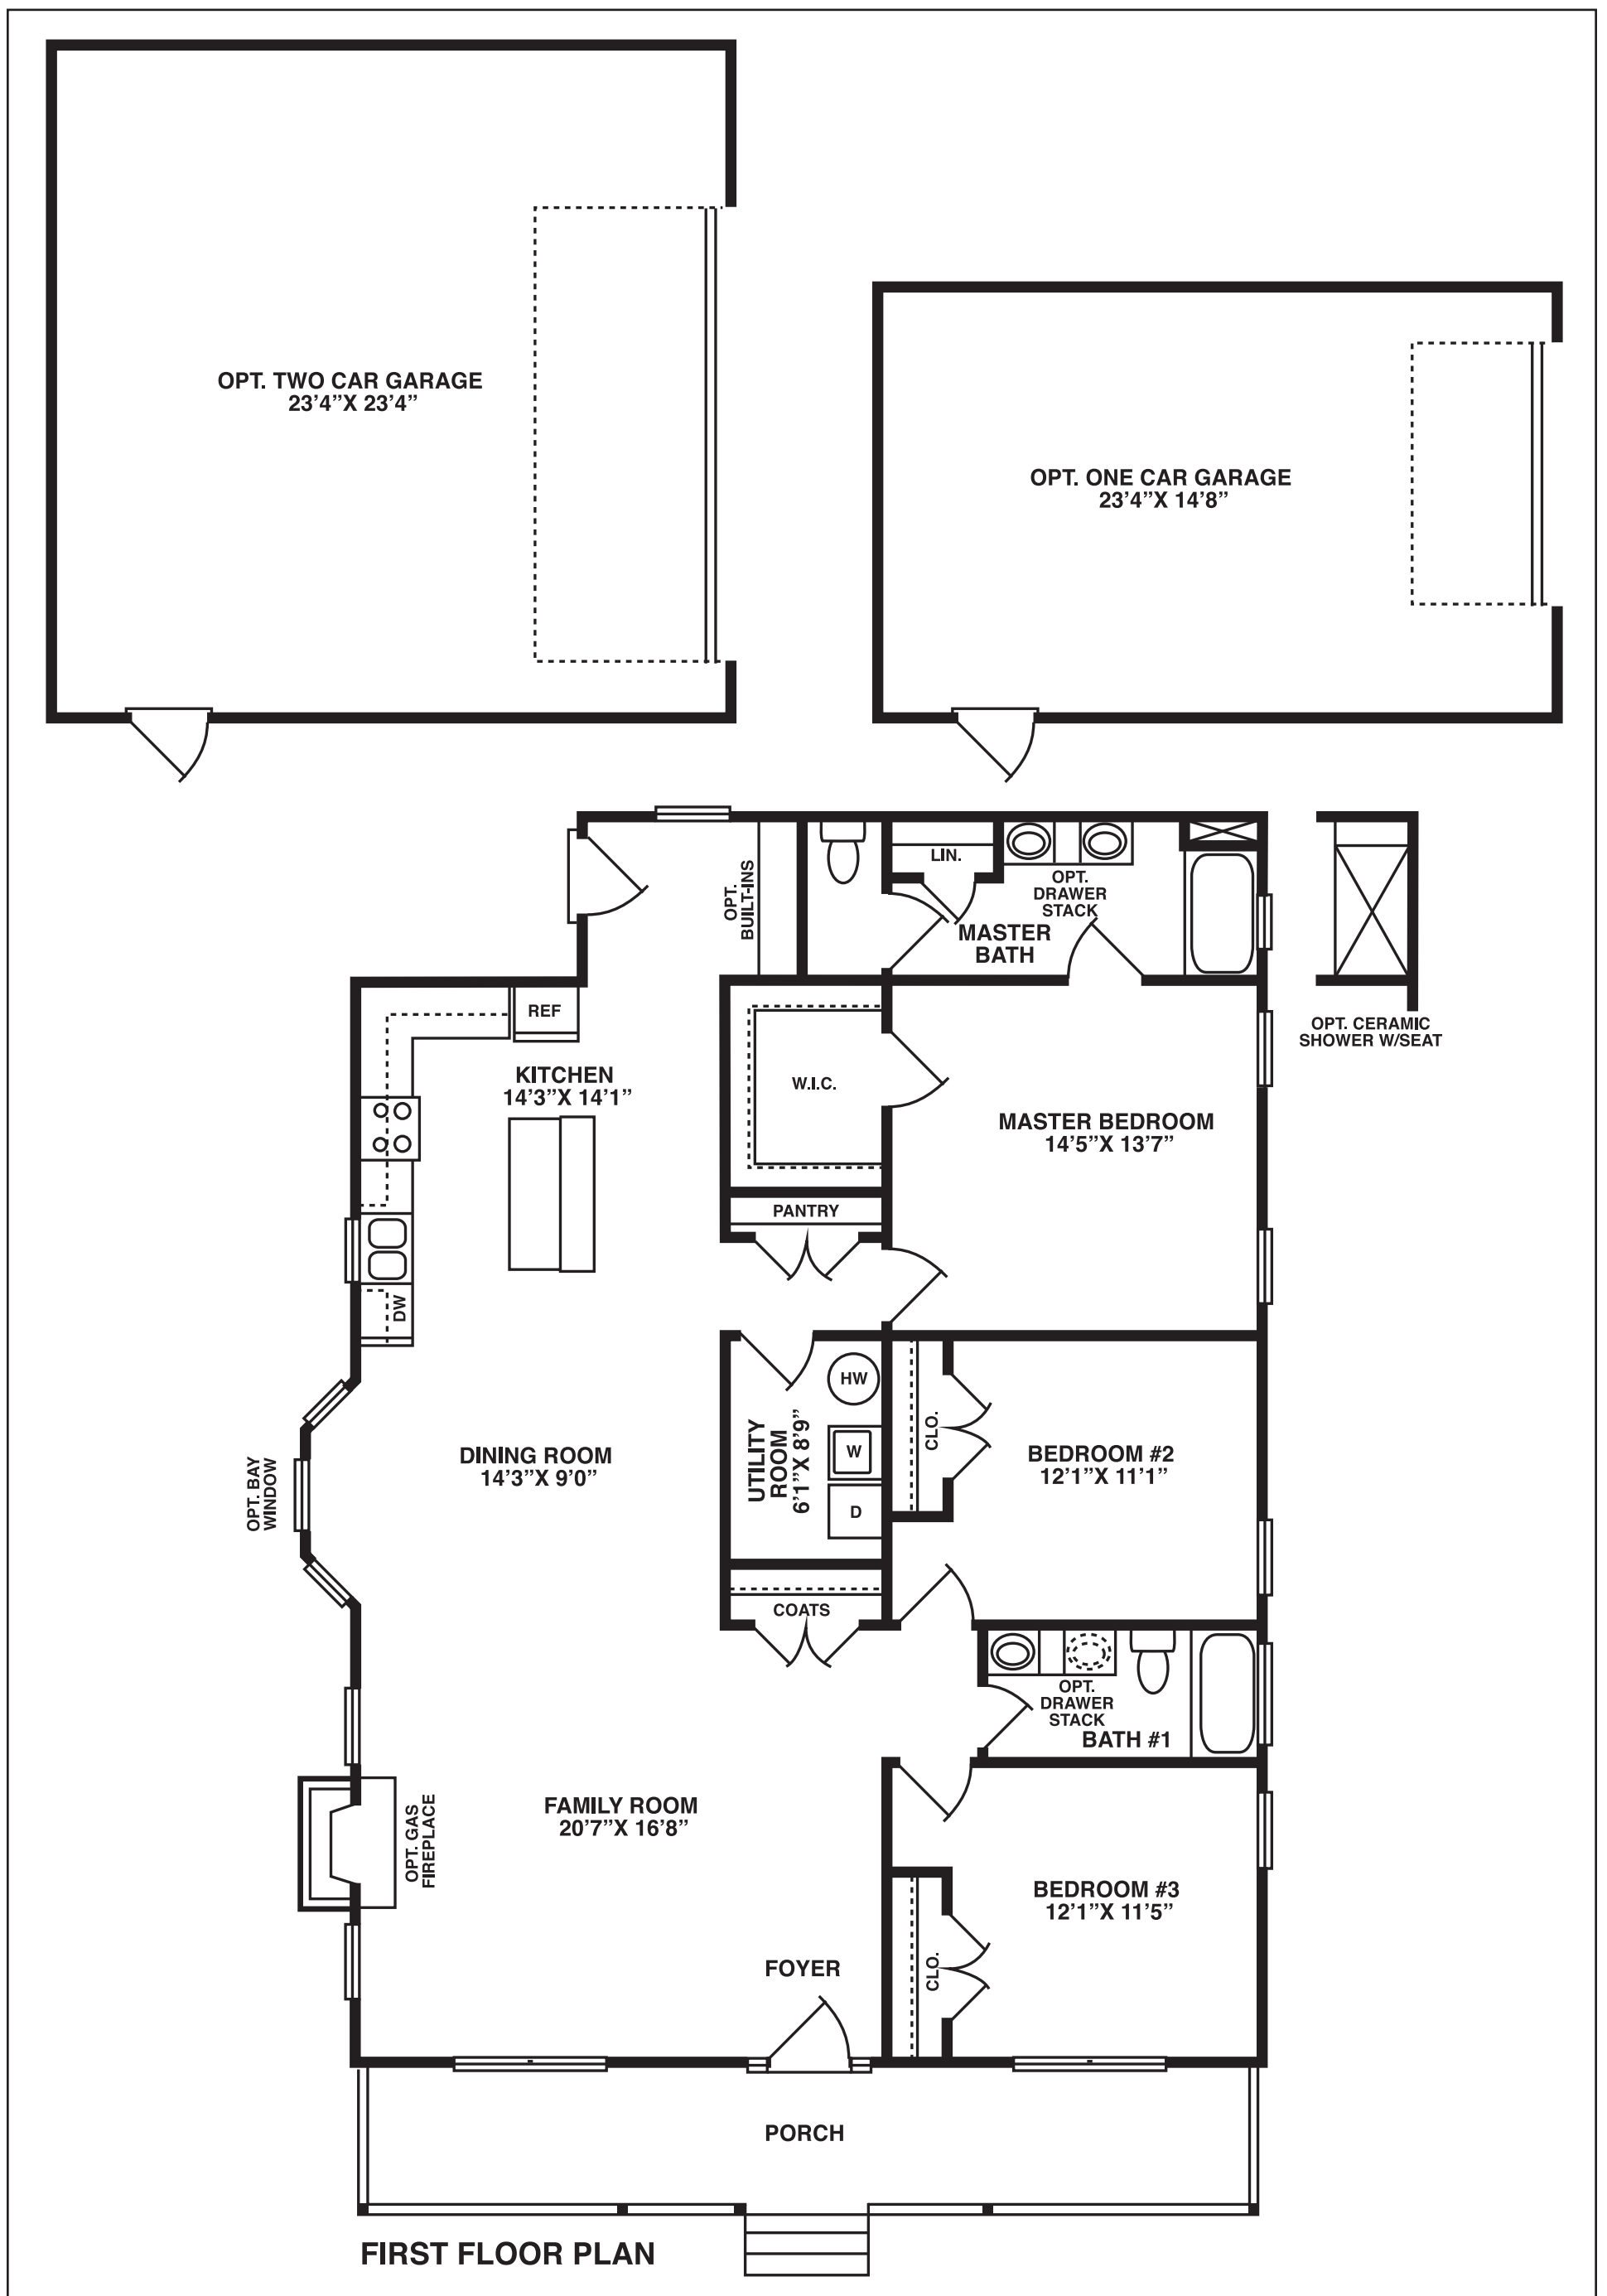

3 Bedrooms, 2 Baths, Family Room, OPT. One or Two Car Garage

Shown with metal water table.

Elevation C

THE CARRIAGE

THE CARRIAGE

Elevation A

Elevation B

9245 Shady Grove Road, Suite 200, Mechanicsville, VA 23116

804.249.2818

www.rcibuildersnewhomes.com

THE CARRIAGE

Floor Plan

FIRST FLOOR PLAN

Artist's rendering. All plans, details, and square footages are approximate and subject to change. Illustration may not represent finished construction details.