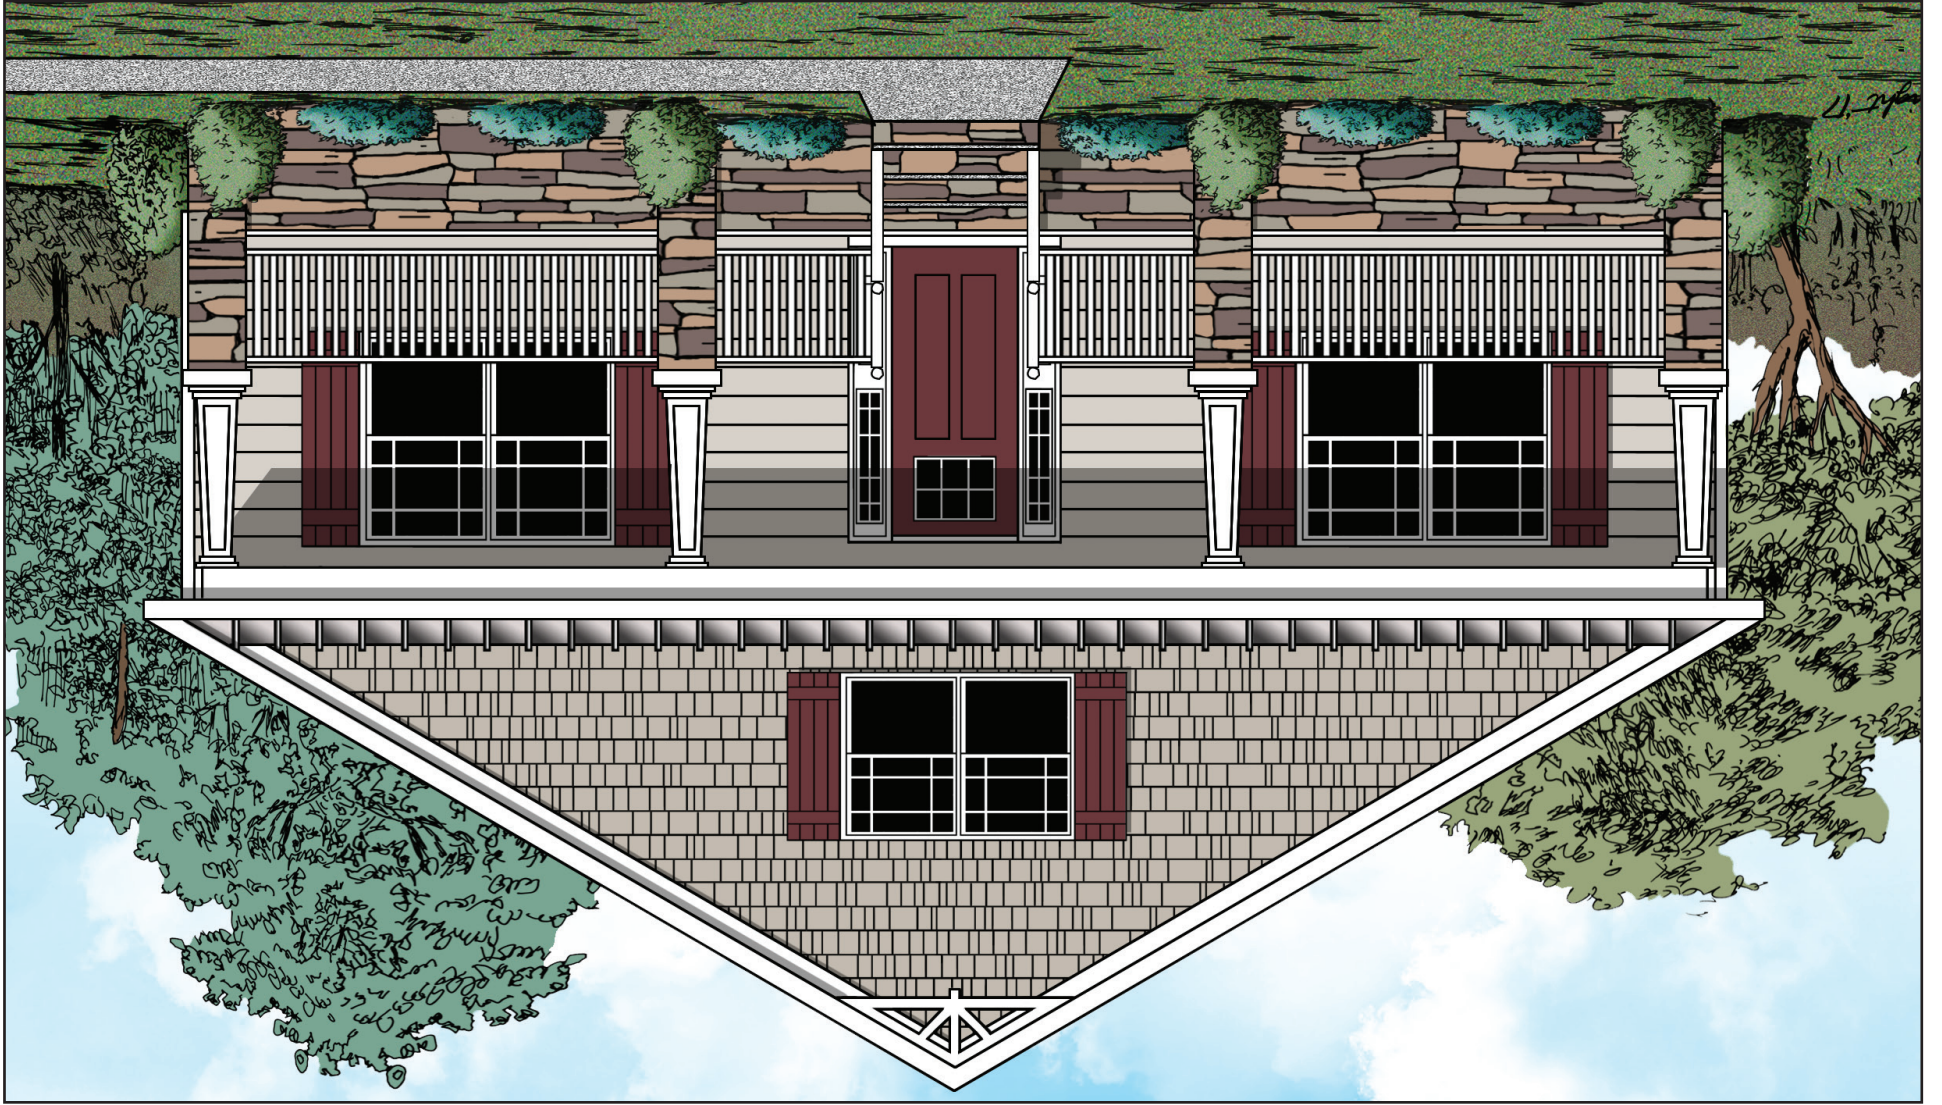

3 Bedrooms, 2 Baths, Family Room, OPT. One or Two Car Garage

Shown with metal water table.

Elevation C

THE CARRIAGE

THE CARRIAGE

Elevation A

Elevation B

9245 Shady Grove Road, Suite 200, Mechanicsville, VA 23116

804.249.2818

www.rcibuildersnewhomes.com

THE CARRIAGE

Floor Plan

FIRST FLOOR PLAN

Artist's rendering. All plans, details, and square footages are approximate and subject to change. Illustration may not represent finished construction details.