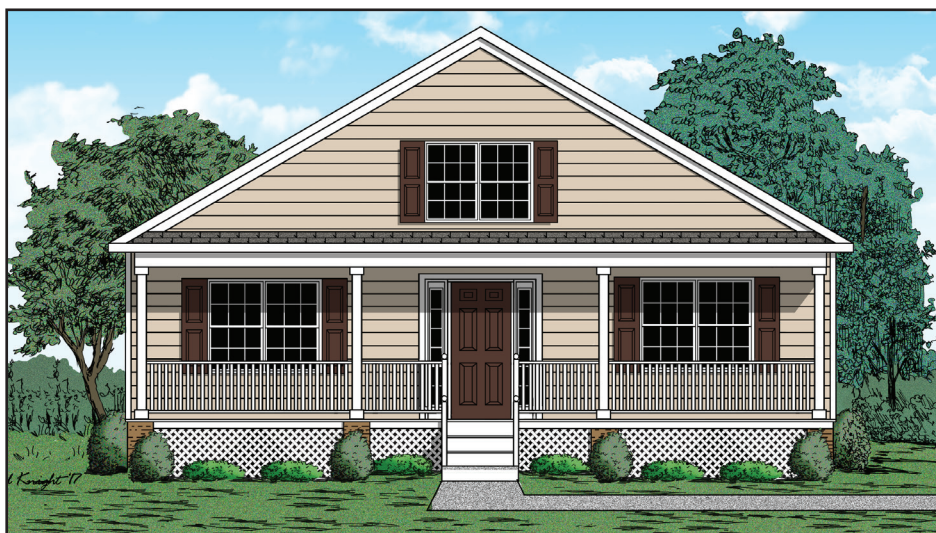

3 Bedrooms, 2 Baths, Family Room, OPT. One or Two Car Garage

Shown with metal water table.

Elevation C

THE CARRIAGE

THE CARRIAGE

Elevation A

Elevation B

9245 Shady Grove Road, Suite 200, Mechanicsville, VA 23116

804.249.2818

www.rcibuildersnewhomes.com

THE CARRIAGE

Floor Plan

FIRST FLOOR PLAN

Artist's rendering. All plans, details, and square footages are approximate and subject to change. Illustration may not represent finished construction details.