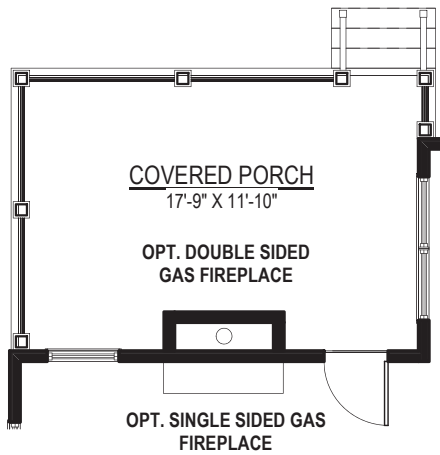

THE BERRY

3 BEDROOMS, 2 FULL BATHS, FAMILY ROOM,
& UNFINISHED ROOM ABOVE GARAGE

**SECOND FLOOR PLAN
W/ OPT. DOUBLE DORMER & OPT. FULL BATH ROUGH-IN**

Options

**OPT. FLORIDA ROOM
IN LIEU OF DECK**

**OPT. COVERED PORCH
IN LIEU OF DECK**

**OPT. LUXURY BATH
W/OVERSIZED ZERO ENTRY SHOWER**

**OPT. FINISHED SECOND FLOOR PLAN
W/ OPT. DOUBLE DORMER & OPT. FULL BATH**