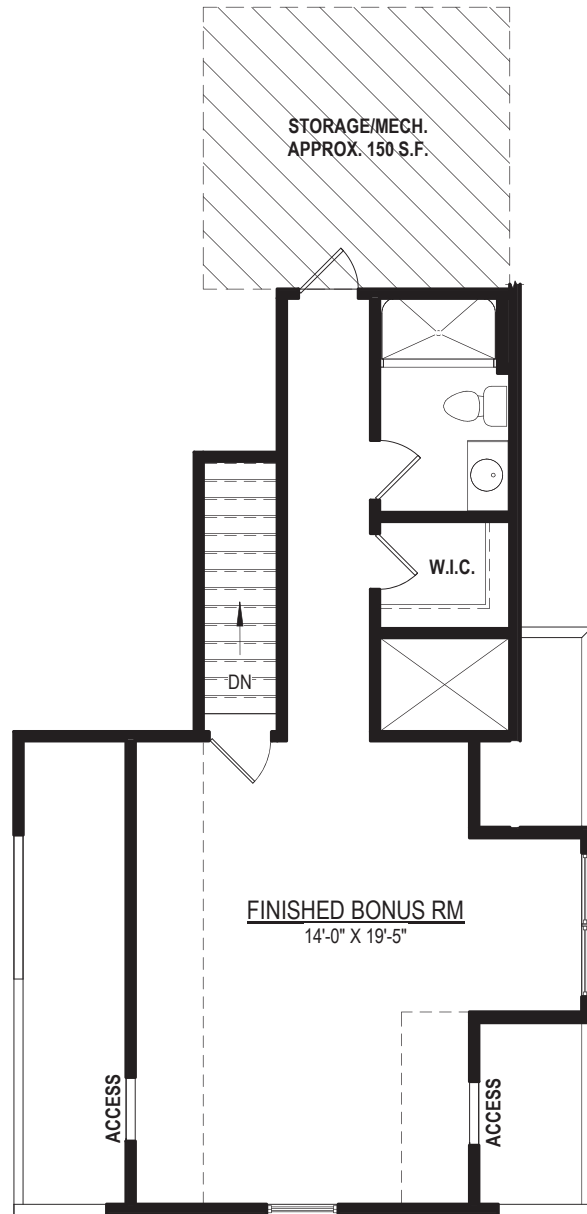

THE BERRY

Elevation C

Shown with optional side entry garage, optional metal roof waterables, and optional raised stone veneer

Elevation A

Elevation B

Shown with optional carriage garage door

9245 Shady Grove Rd., Suite 200
Mechanicsville, VA 23116
www.rcibuildersnewhomes.com

Updated 11.30.20

Elevations shown are artist's rendering. All plans, details, and square footages are approximate and subject to change. Illustrations may not represent finished construction details. All optional items indicated are available at additional cost. Not all features available are shown. Please ask our Sales Representative for complete information.

THE BERRY

3 BEDROOMS, 2 FULL BATHS, FAMILY ROOM,
& UNFINISHED ROOM ABOVE GARAGE

**SECOND FLOOR PLAN
W/ OPT. DOUBLE DORMER & OPT. FULL BATH ROUGH-IN**

Options

**OPT. FLORIDA ROOM
IN LIEU OF DECK**

**OPT. COVERED PORCH
IN LIEU OF DECK**

**OPT. LUXURY BATH
W/OVERSIZED ZERO ENTRY SHOWER**

**OPT. FINISHED SECOND FLOOR PLAN
W/ OPT. DOUBLE DORMER & OPT. FULL BATH**