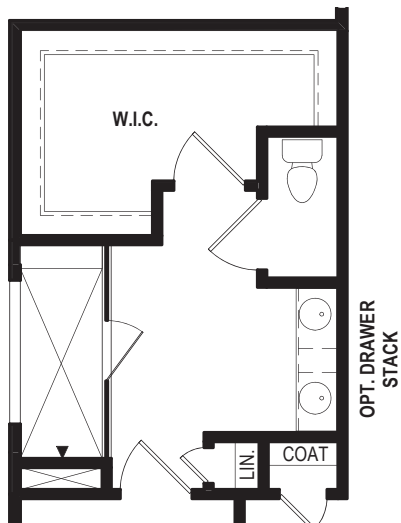

THE BERRY

3 BEDROOMS, 2 FULL BATHS, FAMILY ROOM,
& UNFINISHED ROOM ABOVE GARAGE

**SECOND FLOOR PLAN
W/ OPT. DOUBLE DORMER & OPT. FULL BATH ROUGH-IN**

Options

**OPT. FLORIDA ROOM
IN LIEU OF DECK**

**OPT. COVERED PORCH
IN LIEU OF DECK**

**OPT. LUXURY BATH
W/OVERSIZED ZERO ENTRY SHOWER**

**OPT. FINISHED SECOND FLOOR PLAN
W/ OPT. DOUBLE DORMER & OPT. FULL BATH**