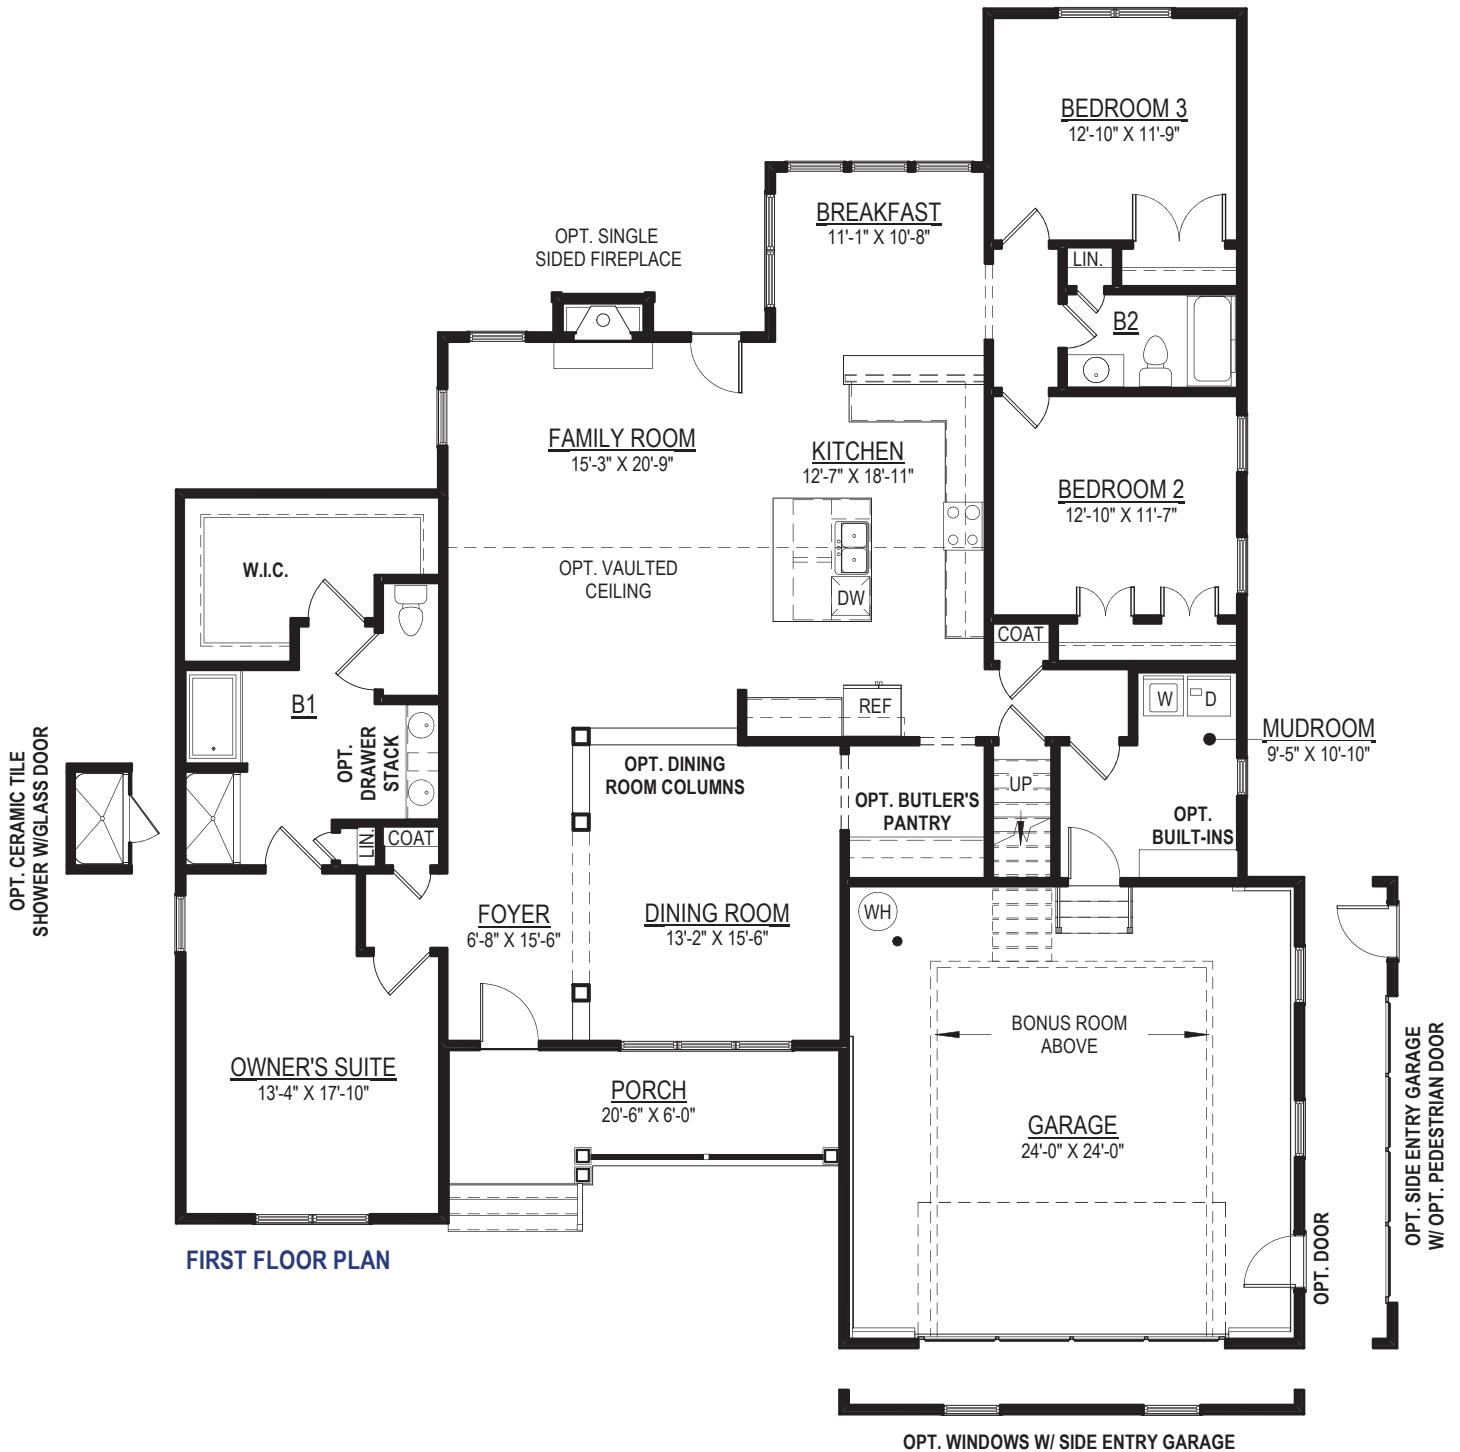

THE BERRY

Elevation C

Shown with optional side entry garage, optional metal roof waterables, and optional raised stone veneer

Elevation A

Elevation B

Shown with optional carriage garage door

9245 Shady Grove Rd., Suite 200
Mechanicsville, VA 23116
www.rcibuildersnewhomes.com

Updated 11.30.20

Elevations shown are artist's rendering. All plans, details, and square footages are approximate and subject to change. Illustrations may not represent finished construction details. All optional items indicated are available at additional cost. Not all features available are shown. Please ask our Sales Representative for complete information.

THE BERRY

3 BEDROOMS, 2 FULL BATHS, FAMILY ROOM,
& UNFINISHED ROOM ABOVE GARAGE

**SECOND FLOOR PLAN
W/ OPT. DOUBLE DORMER & OPT. FULL BATH ROUGH-IN**

Options

**OPT. FLORIDA ROOM
IN LIEU OF DECK**

**OPT. COVERED PORCH
IN LIEU OF DECK**

**OPT. LUXURY BATH
W/OVERSIZED ZERO ENTRY SHOWER**

**OPT. FINISHED SECOND FLOOR PLAN
W/ OPT. DOUBLE DORMER & OPT. FULL BATH**