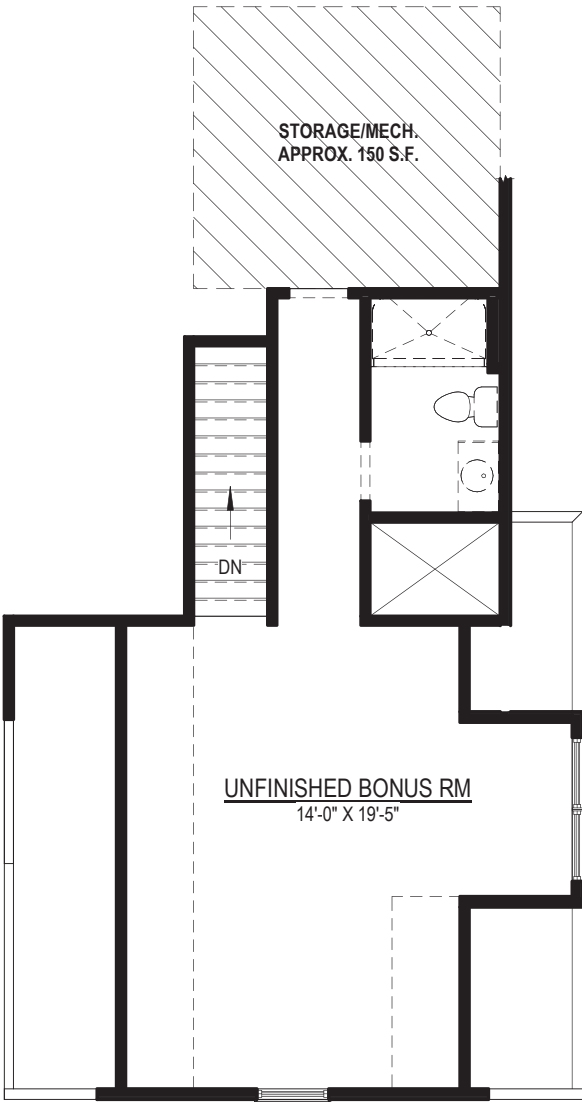

THE BERRY

Elevation C

Shown with optional side entry garage, optional metal roof waterables, and optional raised stone veneer

Elevation A

Elevation B

Shown with optional carriage garage door

9245 Shady Grove Rd., Suite 200
Mechanicsville, VA 23116
www.rcibuildersnewhomes.com

Updated 11.30.20

Elevations shown are artist's rendering. All plans, details, and square footages are approximate and subject to change. Illustrations may not represent finished construction details. All optional items indicated are available at additional cost. Not all features available are shown. Please ask our Sales Representative for complete information.

THE BERRY

3 BEDROOMS, 2 FULL BATHS, FAMILY ROOM,
& UNFINISHED ROOM ABOVE GARAGE

**SECOND FLOOR PLAN
W/ OPT. DOUBLE DORMER & OPT. FULL BATH ROUGH-IN**

Options

**OPT. FLORIDA ROOM
IN LIEU OF DECK**

**OPT. COVERED PORCH
IN LIEU OF DECK**

**OPT. LUXURY BATH
W/OVERSIZED ZERO ENTRY SHOWER**

**OPT. FINISHED SECOND FLOOR PLAN
W/ OPT. DOUBLE DORMER & OPT. FULL BATH**