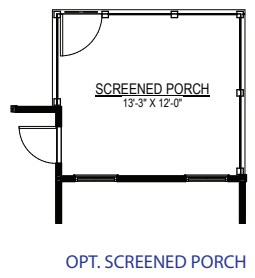

STAGS TRAIL

Elevations

9245 Shady Grove Rd., Suite 200
Mechanicsville, VA 23116
www.rcibuildersnewhomes.com

Updated 02.13.2023

Elevations shown are artist's rendering. All plans, details, and square footages are approximate and subject to change. Illustrations may not represent finished construction details. All optional items indicated are available at additional cost. Not all features available are shown. Please ask our Sales Representative for complete information.

THE BELL CREEK

Floor Plan

FIRST FLOOR PLAN

Elevations shown are artist's rendering. All plans, details, and square footages are approximate and subject to change. Illustrations may not represent finished construction details. All optional items indicated are available at additional cost. Not all features available are shown. Please ask our Sales Representative for complete information.