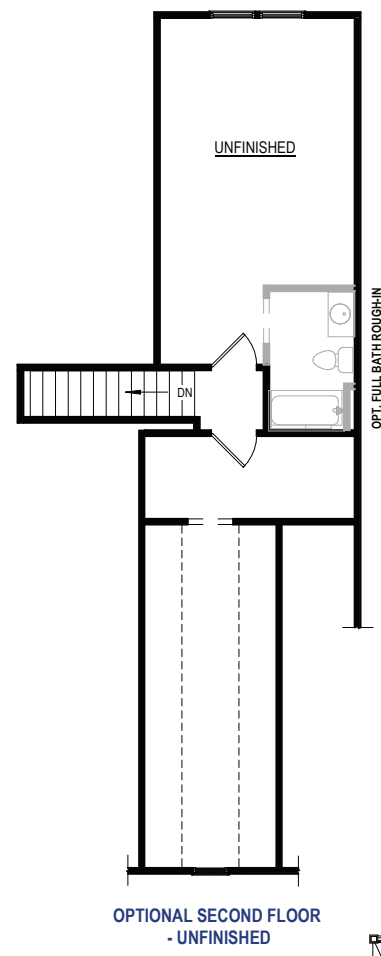

STAGS TRAIL

Elevations

9245 Shady Grove Rd., Suite 200
Mechanicsville, VA 23116
www.rcibuildersnewhomes.com

Updated 02.13.2023

Elevations shown are artist's rendering. All plans, details, and square footages are approximate and subject to change. Illustrations may not represent finished construction details. All optional items indicated are available at additional cost. Not all features available are shown. Please ask our Sales Representative for complete information.

THE BELL CREEK

Floor Plan

FIRST FLOOR PLAN

Elevations shown are artist's rendering. All plans, details, and square footages are approximate and subject to change. Illustrations may not represent finished construction details. All optional items indicated are available at additional cost. Not all features available are shown. Please ask our Sales Representative for complete information.

OPT. FLORIDA ROOM

OPT. SCREENED PORCH
SHOWN W/ OPT. DOUBLE SIDED FIREPLACE

OPT. BEDROOM
IN-LIEU OF OFFICE

OPT. FLORIDA ROOM W/
OPT. SCREENED PORCH

FIRST FLOOR
W/ OPT. SECOND FLOOR

FIRST FLOOR PLAN

Elevations shown are artist's rendering. All plans, details, and square footages are approximate and subject to change. Illustrations may not represent finished construction details. All optional items indicated are available at additional cost. Not all features available are shown. Please ask our Sales Representative for complete information.