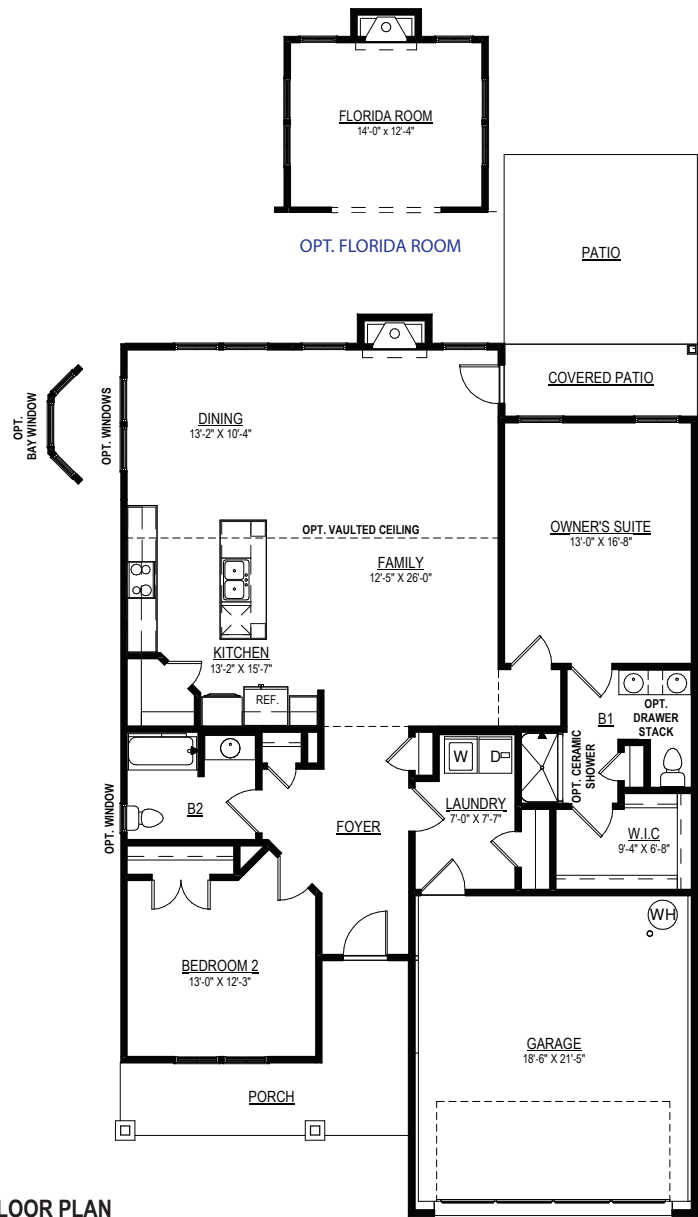

STAGS TRAIL

Elevations

9245 Shady Grove Rd., Suite 200
Mechanicsville, VA 23116
www.rcibuildersnewhomes.com

Updated 02.13.2023

Elevations shown are artist's rendering. All plans, details, and square footages are approximate and subject to change. Illustrations may not represent finished construction details. All optional items indicated are available at additional cost. Not all features available are shown. Please ask our Sales Representative for complete information.

THE BELL CREEK

Floor Plan

FIRST FLOOR PLAN

Elevations shown are artist's rendering. All plans, details, and square footages are approximate and subject to change. Illustrations may not represent finished construction details. All optional items indicated are available at additional cost. Not all features available are shown. Please ask our Sales Representative for complete information.

OPT. FLORIDA ROOM

OPT. SCREENED PORCH
SHOWN W/ OPT. DOUBLE SIDED FIREPLACE

OPT. BEDROOM
IN-LIEU OF OFFICE

OPT. FLORIDA ROOM W/
OPT. SCREENED PORCH

FIRST FLOOR
W/ OPT. SECOND FLOOR

FIRST FLOOR PLAN

Elevations shown are artist's rendering. All plans, details, and square footages are approximate and subject to change. Illustrations may not represent finished construction details. All optional items indicated are available at additional cost. Not all features available are shown. Please ask our Sales Representative for complete information.

OPTIONAL WALKUP STORAGE - UNFINISHED

OPTIONAL SECOND FLOOR - UNFINISHED

OPTIONAL SECOND FLOOR
W/ OPTIONAL FULL BATH - FINISHED

SECOND FLOOR PLAN

Elevations shown are artist's rendering. All plans, details, and square footages are approximate and subject to change. Illustrations may not represent finished construction details. All optional items indicated are available at additional cost. Not all features available are shown. Please ask our Sales Representative for complete information.