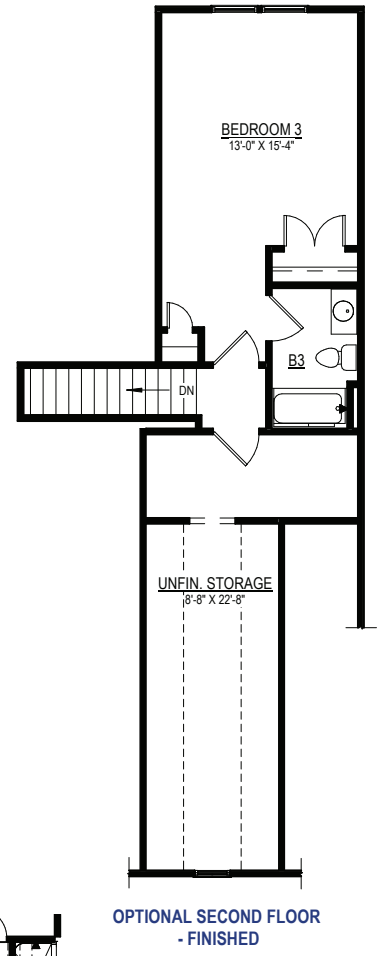

STAGS TRAIL

Elevations

9245 Shady Grove Rd., Suite 200
Mechanicsville, VA 23116
www.rcibuildersnewhomes.com

Updated 02.13.2023

Elevations shown are artist's rendering. All plans, details, and square footages are approximate and subject to change. Illustrations may not represent finished construction details. All optional items indicated are available at additional cost. Not all features available are shown. Please ask our Sales Representative for complete information.

THE BELL CREEK

Floor Plan

FIRST FLOOR PLAN

Elevations shown are artist's rendering. All plans, details, and square footages are approximate and subject to change. Illustrations may not represent finished construction details. All optional items indicated are available at additional cost. Not all features available are shown. Please ask our Sales Representative for complete information.

OPT. FLORIDA ROOM

OPT. SCREENED PORCH
SHOWN W/ OPT. DOUBLE SIDED FIREPLACE

OPT. BEDROOM
IN-LIEU OF OFFICE

OPT. FLORIDA ROOM W/
OPT. SCREENED PORCH

FIRST FLOOR
W/ OPT. SECOND FLOOR

FIRST FLOOR PLAN

Elevations shown are artist's rendering. All plans, details, and square footages are approximate and subject to change. Illustrations may not represent finished construction details. All optional items indicated are available at additional cost. Not all features available are shown. Please ask our Sales Representative for complete information.