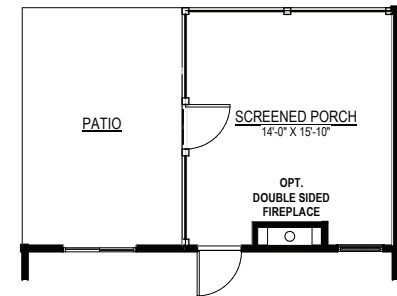

STAGS TRAIL

Elevations

9245 Shady Grove Rd., Suite 200
Mechanicsville, VA 23116
www.rcibuildersnewhomes.com

Updated 02.13.2023

Elevations shown are artist's rendering. All plans, details, and square footages are approximate and subject to change. Illustrations may not represent finished construction details. All optional items indicated are available at additional cost. Not all features available are shown. Please ask our Sales Representative for complete information.

THE BELL CREEK

Floor Plan

FIRST FLOOR PLAN

Elevations shown are artist's rendering. All plans, details, and square footages are approximate and subject to change. Illustrations may not represent finished construction details. All optional items indicated are available at additional cost. Not all features available are shown. Please ask our Sales Representative for complete information.

OPT. FLORIDA ROOM

OPT. SCREENED PORCH
SHOWN W/ OPT. DOUBLE SIDED FIREPLACE

OPT. BEDROOM
IN-LIEU OF OFFICE

OPT. FLORIDA ROOM W/
OPT. SCREENED PORCH

FIRST FLOOR
W/ OPT. SECOND FLOOR

FIRST FLOOR PLAN

Elevations shown are artist's rendering. All plans, details, and square footages are approximate and subject to change. Illustrations may not represent finished construction details. All optional items indicated are available at additional cost. Not all features available are shown. Please ask our Sales Representative for complete information.

OPTIONAL WALKUP STORAGE - UNFINISHED

OPTIONAL SECOND FLOOR - UNFINISHED

OPTIONAL SECOND FLOOR
W/ OPTIONAL FULL BATH - FINISHED

SECOND FLOOR PLAN

Elevations shown are artist's rendering. All plans, details, and square footages are approximate and subject to change. Illustrations may not represent finished construction details. All optional items indicated are available at additional cost. Not all features available are shown. Please ask our Sales Representative for complete information.