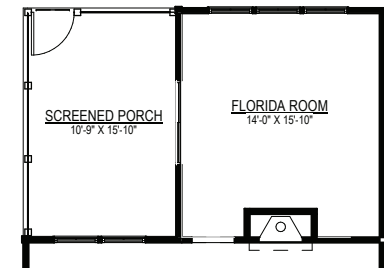

STAGS TRAIL

Elevations

9245 Shady Grove Rd., Suite 200
Mechanicsville, VA 23116
www.rcibuildersnewhomes.com

Updated 02.13.2023

Elevations shown are artist's rendering. All plans, details, and square footages are approximate and subject to change. Illustrations may not represent finished construction details. All optional items indicated are available at additional cost. Not all features available are shown. Please ask our Sales Representative for complete information.

THE BELL CREEK

Floor Plan

FIRST FLOOR PLAN

Elevations shown are artist's rendering. All plans, details, and square footages are approximate and subject to change. Illustrations may not represent finished construction details. All optional items indicated are available at additional cost. Not all features available are shown. Please ask our Sales Representative for complete information.

OPT. FLORIDA ROOM

OPT. SCREENED PORCH
SHOWN W/ OPT. DOUBLE SIDED FIREPLACE

OPT. BEDROOM
IN-LIEU OF OFFICE

OPT. FLORIDA ROOM W/
OPT. SCREENED PORCH

FIRST FLOOR
W/ OPT. SECOND FLOOR

FIRST FLOOR PLAN

Elevations shown are artist's rendering. All plans, details, and square footages are approximate and subject to change. Illustrations may not represent finished construction details. All optional items indicated are available at additional cost. Not all features available are shown. Please ask our Sales Representative for complete information.