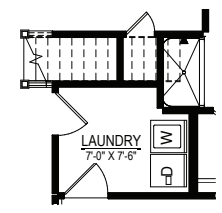

STAGS TRAIL

Elevations

9245 Shady Grove Rd., Suite 200
Mechanicsville, VA 23116
www.rcibuildersnewhomes.com

Updated 02.13.2023

Elevations shown are artist's rendering. All plans, details, and square footages are approximate and subject to change. Illustrations may not represent finished construction details. All optional items indicated are available at additional cost. Not all features available are shown. Please ask our Sales Representative for complete information.

THE BELL CREEK

Floor Plan

FIRST FLOOR PLAN

Elevations shown are artist's rendering. All plans, details, and square footages are approximate and subject to change. Illustrations may not represent finished construction details. All optional items indicated are available at additional cost. Not all features available are shown. Please ask our Sales Representative for complete information.