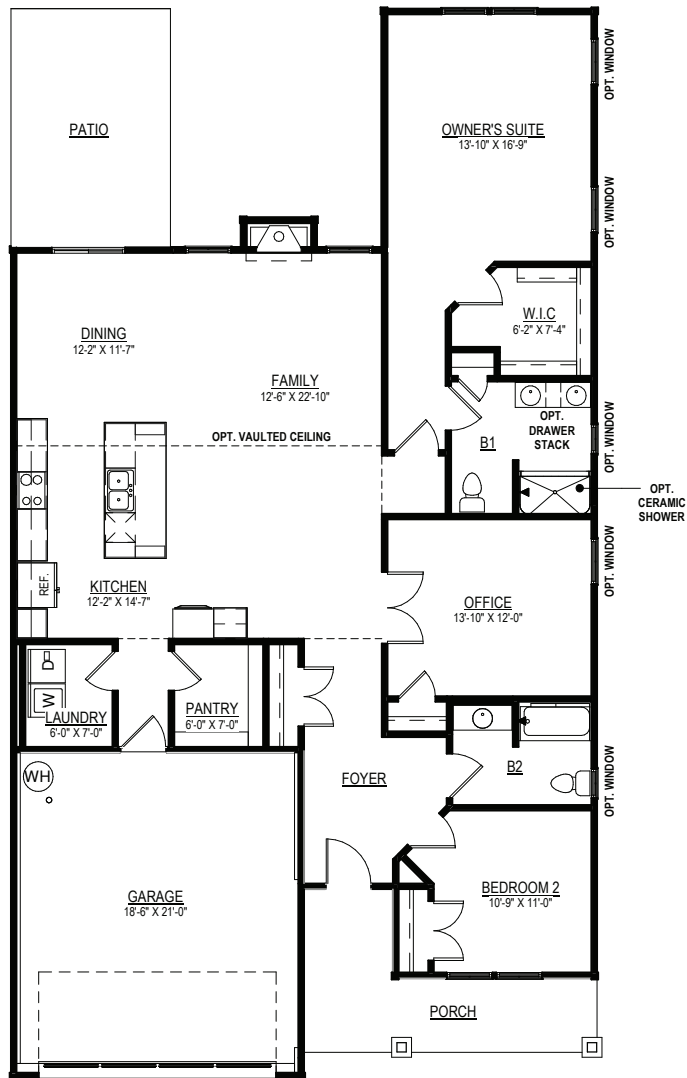

STAGS TRAIL

Elevations

9245 Shady Grove Rd., Suite 200
Mechanicsville, VA 23116
www.rcibuildersnewhomes.com

Updated 02.13.2023

Elevations shown are artist's rendering. All plans, details, and square footages are approximate and subject to change. Illustrations may not represent finished construction details. All optional items indicated are available at additional cost. Not all features available are shown. Please ask our Sales Representative for complete information.

THE BELL CREEK

Floor Plan

FIRST FLOOR PLAN

Elevations shown are artist's rendering. All plans, details, and square footages are approximate and subject to change. Illustrations may not represent finished construction details. All optional items indicated are available at additional cost. Not all features available are shown. Please ask our Sales Representative for complete information.

OPT. FLORIDA ROOM

OPT. SCREENED PORCH
SHOWN W/ OPT. DOUBLE SIDED FIREPLACE

OPT. BEDROOM
IN-LIEU OF OFFICE

OPT. FLORIDA ROOM W/
OPT. SCREENED PORCH

FIRST FLOOR
W/ OPT. SECOND FLOOR

FIRST FLOOR PLAN

Elevations shown are artist's rendering. All plans, details, and square footages are approximate and subject to change. Illustrations may not represent finished construction details. All optional items indicated are available at additional cost. Not all features available are shown. Please ask our Sales Representative for complete information.

OPTIONAL WALKUP STORAGE - UNFINISHED

OPTIONAL SECOND FLOOR - UNFINISHED

OPTIONAL SECOND FLOOR
W/ OPTIONAL FULL BATH - FINISHED

SECOND FLOOR PLAN

Elevations shown are artist's rendering. All plans, details, and square footages are approximate and subject to change. Illustrations may not represent finished construction details. All optional items indicated are available at additional cost. Not all features available are shown. Please ask our Sales Representative for complete information.