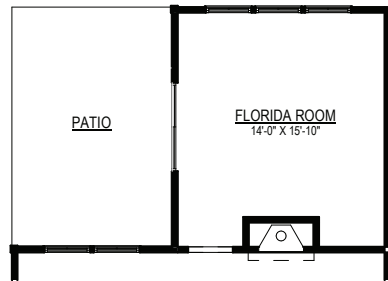

STAGS TRAIL

Elevations

9245 Shady Grove Rd., Suite 200
Mechanicsville, VA 23116
www.rcibuildersnewhomes.com

Updated 02.13.2023

Elevations shown are artist's rendering. All plans, details, and square footages are approximate and subject to change. Illustrations may not represent finished construction details. All optional items indicated are available at additional cost. Not all features available are shown. Please ask our Sales Representative for complete information.

THE BELL CREEK

Floor Plan

FIRST FLOOR PLAN

Elevations shown are artist's rendering. All plans, details, and square footages are approximate and subject to change. Illustrations may not represent finished construction details. All optional items indicated are available at additional cost. Not all features available are shown. Please ask our Sales Representative for complete information.

OPT. FLORIDA ROOM

OPT. SCREENED PORCH
SHOWN W/ OPT. DOUBLE SIDED FIREPLACE

OPT. BEDROOM
IN-LIEU OF OFFICE

OPT. FLORIDA ROOM W/
OPT. SCREENED PORCH

FIRST FLOOR
W/ OPT. SECOND FLOOR

FIRST FLOOR PLAN

Elevations shown are artist's rendering. All plans, details, and square footages are approximate and subject to change. Illustrations may not represent finished construction details. All optional items indicated are available at additional cost. Not all features available are shown. Please ask our Sales Representative for complete information.