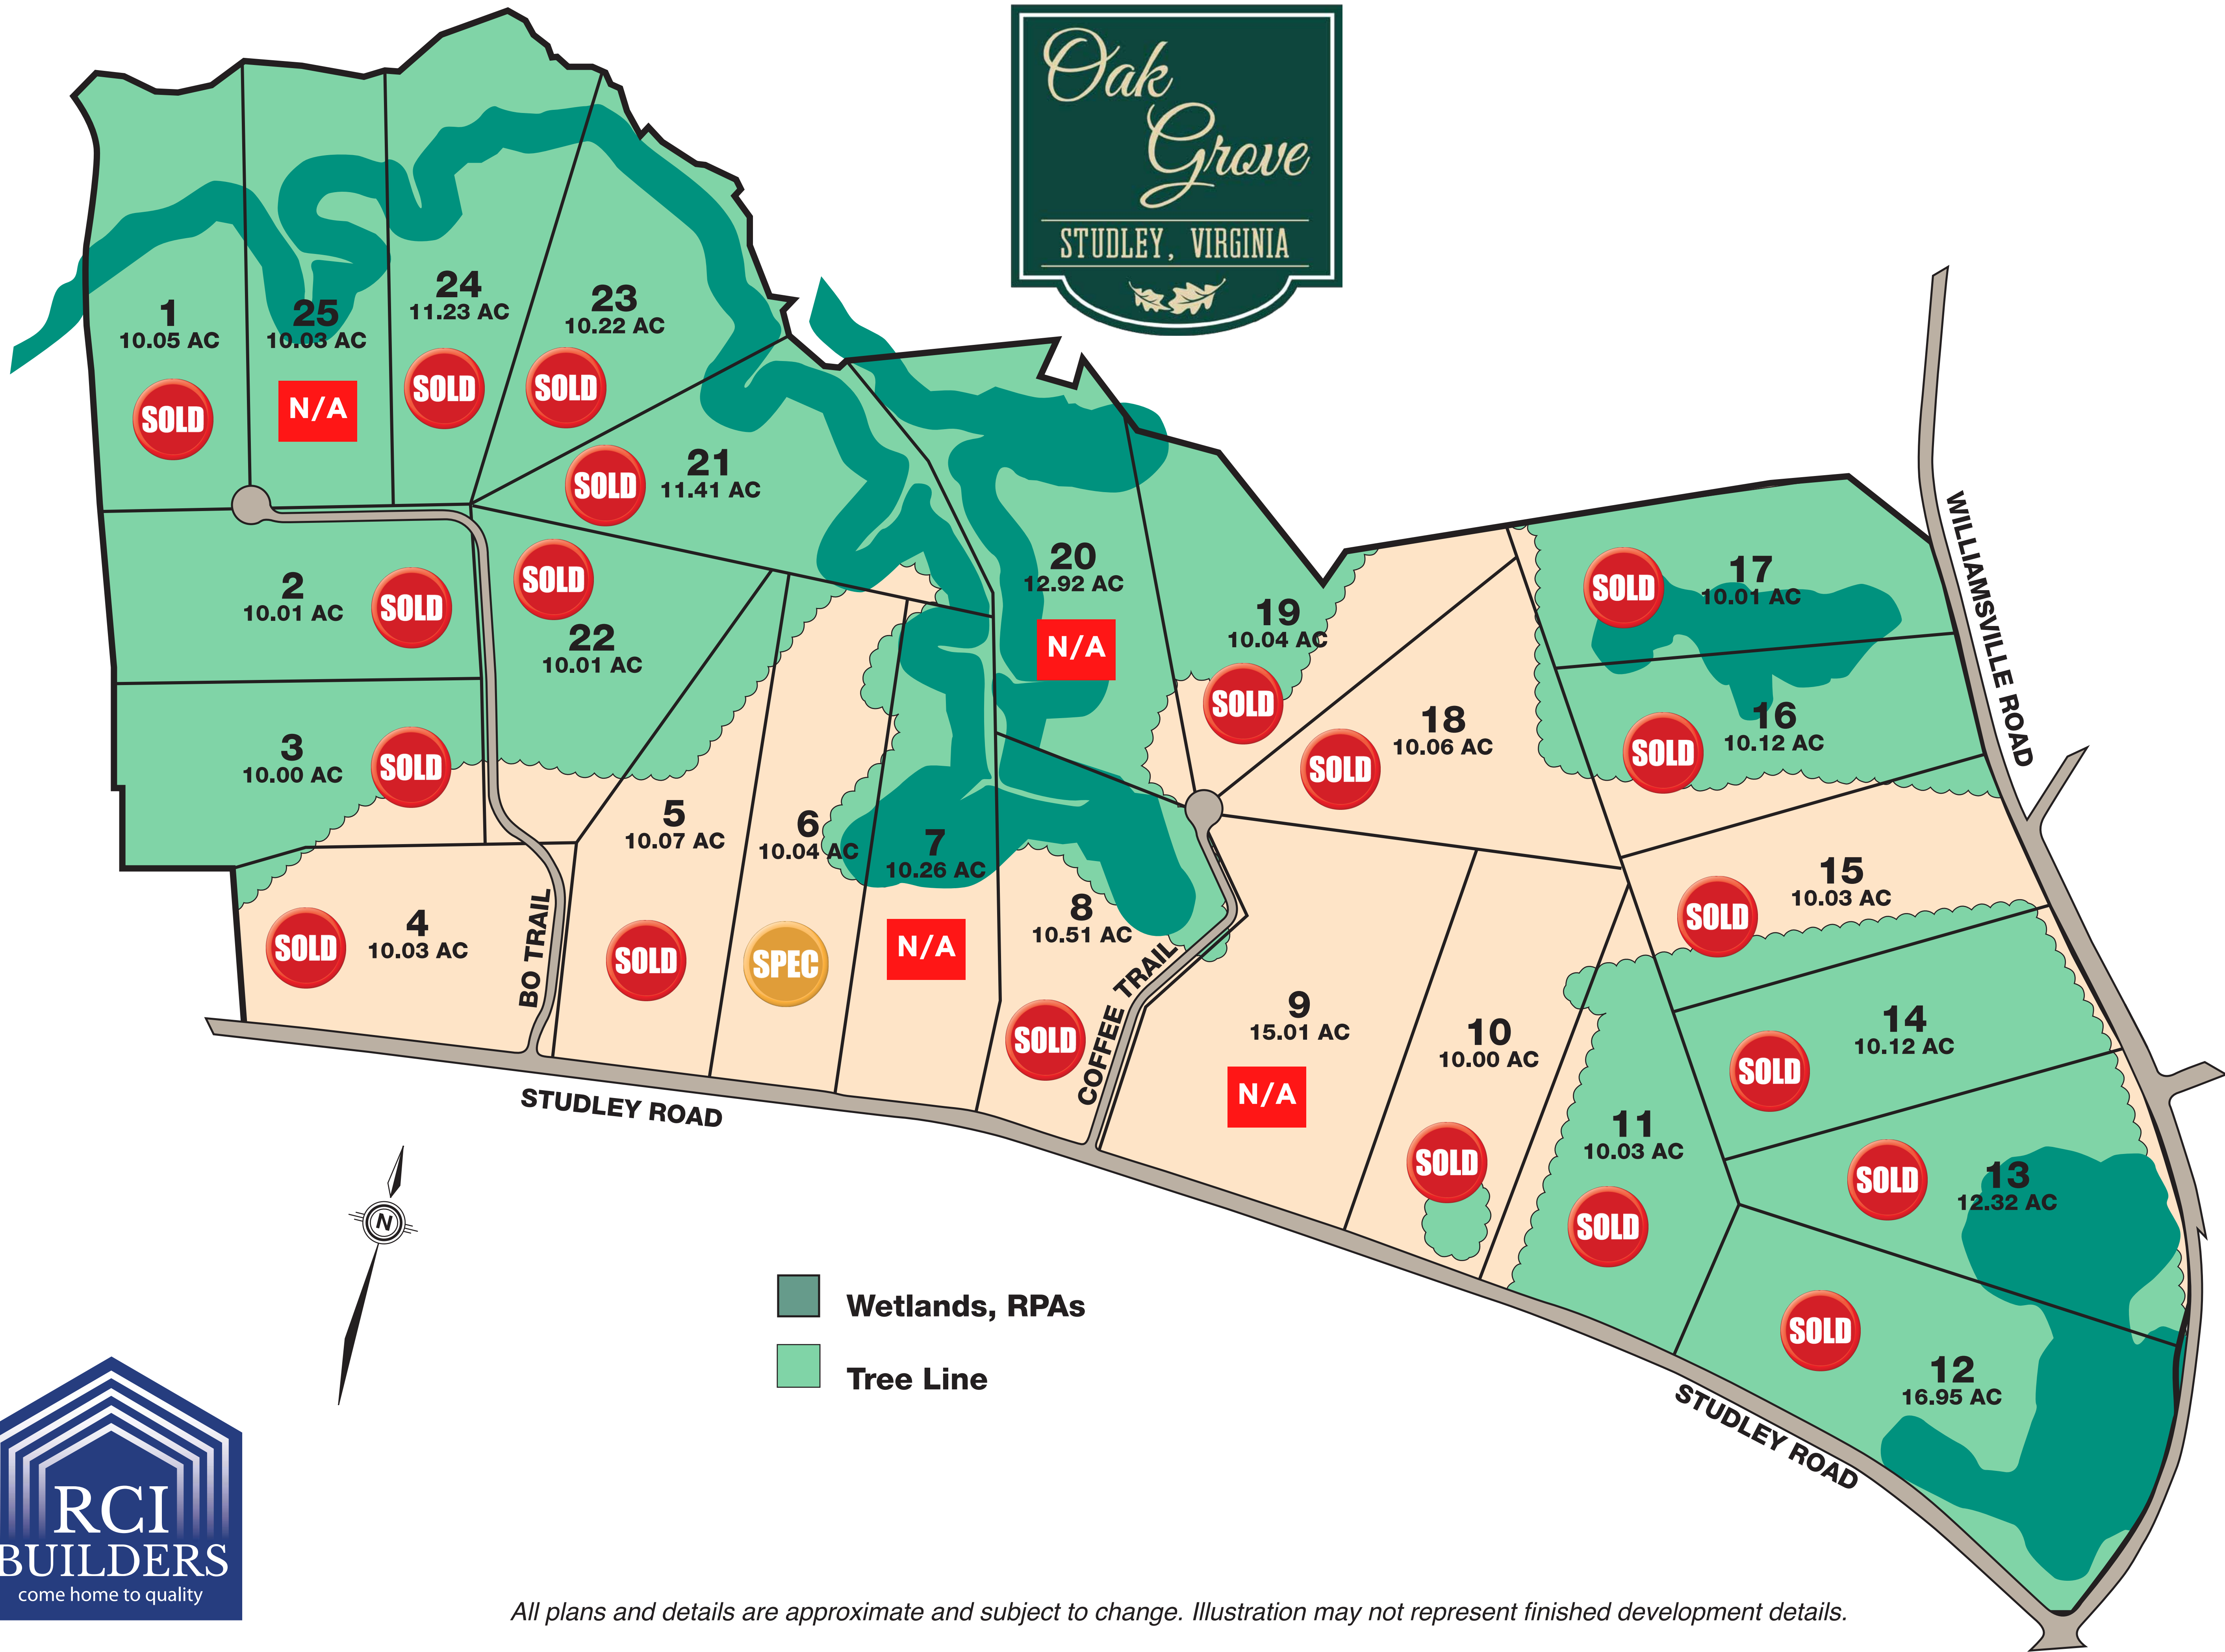

Oak Grove

STUDLEY, VIRGINIA

- Wetlands, RPAs
- Tree Line

All plans and details are approximate and subject to change. Illustration may not represent finished development details.